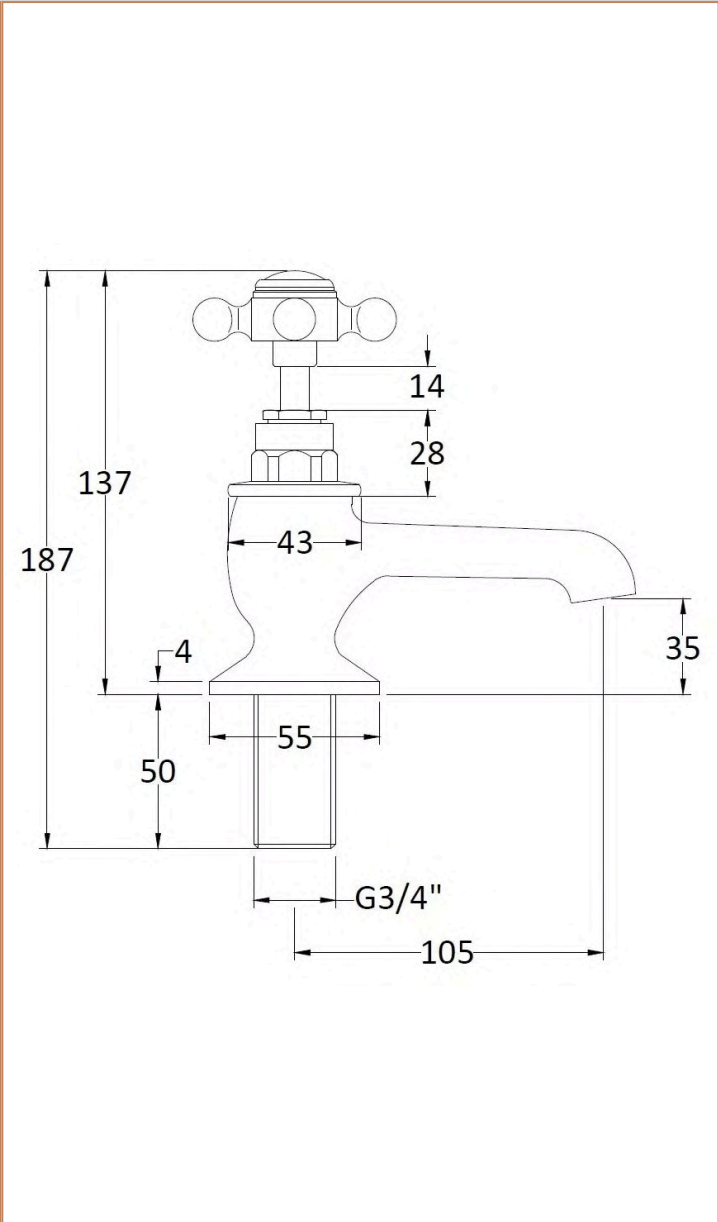

Sales Code:
BC802HX

Barcode: 5056883702819

Brand: Hudson
Reed

Description: Old London White Topaz With Crosshead Handle Bath Taps - Brushed Brass / White

Product Dimensions

Product	137 x 66 x 119mm (H x W x D)
Packaged	550 x 160 x 260mm (H x W x D)
Outer Box	360 x 495 x 280mm (H x W x D)
Nett Weight	1.7 kg
Packaged Weight	1.9 kg

Packaging Details

Label Size (mm)	50 x 100
Label Colour	White
Label Qty	1.0000

Product Details

Country of Origin	United Kingdom
Product Material	Brass
Control Type	Manual
WRAS Approved	No
Valve/Cartridge Type	1/4 Turn Ceramic Disc
Colour/Finish	Brushed Brass
Mount Type	Deck
Style	Traditional
Handle Type	Crosshead
TMV2 Approved	No
TMV3 Approved	No
Pipe Size	22 mm (3/4" BSP)
Min Operating Pressure	0.1 Bar
Minimum Operation Pressure	0 Bar
Tap Spout Height	35 mm
Tap Spout Projection	105 mm
Valve / Cartridge Type	1/4 Turn Ceramic Disc
Waste Included	No