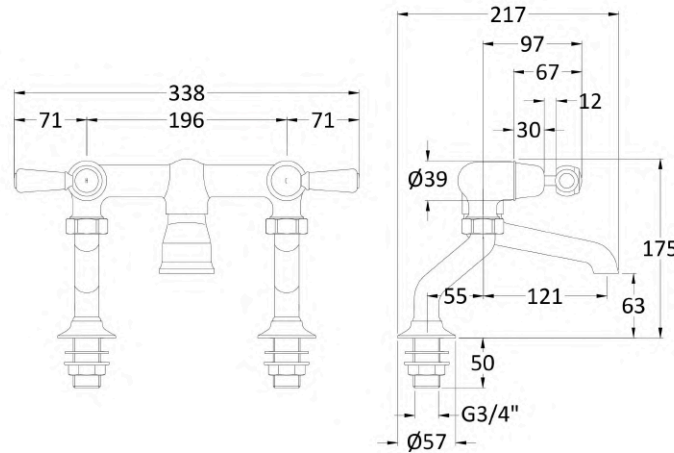

Sales Code: BC803DL

Barcode: 5056883703144

Brand: Hudson Reed

Description: White Topaz with Crosshead Handle Wall Mounted Bath Spout & Stop Taps

Product Dimensions

Product	175 x 338 x 217mm (H x W x D)
Packaged	125 x 250 x 200mm (H x W x D)
Outer Box	200 x 250 x 125mm (H x W x D)
Nett Weight	2 kg
Packaged Weight	2,3 kg

Packaging Details

Label Size (mm)	50 x 100
Label Colour	White
Label Qty	1.0000

Product Details

Country of Origin	China
Product Material	Brass
Control Type	Manual
WRAS Approved	No
Valve/Cartridge Type	1/4 Turn Ceramic Disc
Colour/Finish	Brushed Brass
Mount Type	Deck
Style	Traditional
Handle Type	Lever
TMV2 Approved	No
TMV3 Approved	No
Pipe Size	22 mm (3/4" BSP)
Pipe Centres	90-300
Handset Included	Yes
Min Operating Pressure	0.2 Bar
Minimum Operation Pressure	0 Bar
Tap Spout Height	63 mm
Tap Spout Projection	121 mm
Valve / Cartridge Type	1/4 Turn Ceramic Disc
Waste Included	No