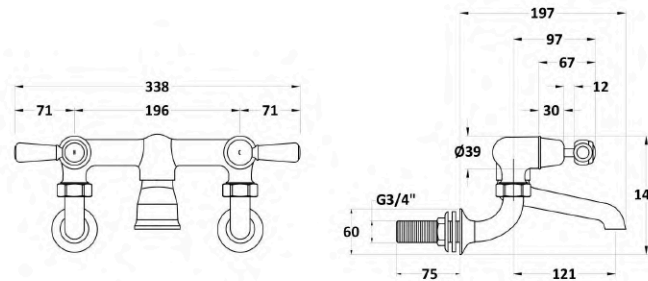

**Sales Code:** BC803DLWM

**Barcode:** 5056883703151

**Brand:** Hudson Reed

**Description:** White Topaz with Lever Handle 3 Tap Hole Wall Mounted Basin Mixer

### Product Dimensions

Product	142 x 338 x 197mm (H x W x D)
Packaged	125 x 250 x 200mm (H x W x D)
Outer Box	200 x 250 x 125mm (H x W x D)
Nett Weight	2 kg
Packaged Weight	2,3 kg

### Packaging Details

Label Size (mm)	50 x 100
Label Colour	White
Label Qty	1.0000

### Product Details

Country of Origin	China
Product Material	Brass
Control Type	Manual
WRAS Approved	No
Valve/Cartridge Type	1/4 Turn Ceramic Disc
Colour/Finish	Brushed Brass
Mount Type	Wall Hung
Style	Traditional
Handle Type	Lever
TMV2 Approved	No
TMV3 Approved	No
Pipe Size	22 mm (3/4" BSP)
Pipe Centres	196
Handset Included	Yes
Min Operating Pressure	0.2 Bar
Minimum Operation Pressure	0 Bar
Tap Spout Projection	121 mm
Valve / Cartridge Type	1/4 Turn Ceramic Disc
Waste Included	No