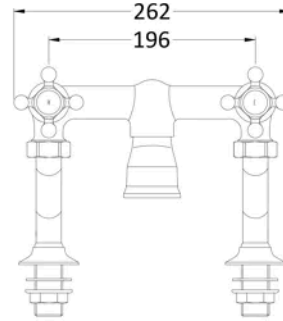

**Sales Code:** BC803DX

**Barcode:** 5056883702925

**Brand:** Hudson Reed

**Description:** Hudson Reed Topaz Brushed Brass Deck Mounted Crosshead Bath Shower Mixer

### Product Dimensions

Product	187 x 262 x 217mm (H x W x D)
Packaged	125 x 250 x 200mm (H x W x D)
Outer Box	200 x 250 x 125mm (H x W x D)
Nett Weight	2 kg
Packaged Weight	2.3 kg

### Packaging Details

Label Size (mm)	50 x 100
Label Colour	White
Label Qty	1.0000

### Product Details

Country of Origin	China
Product Material	Brass
Control Type	Manual
WRAS Approved	No
Valve/Cartridge Type	1/4 Turn Ceramic Disc
Colour/Finish	Brushed Brass
Mount Type	Deck
Style	Traditional
Handle Type	Crosshead
TMV2 Approved	No
TMV3 Approved	No
Pipe Size	22 mm (3/4" BSP)
Pipe Centres	90-300
Handset Included	Yes
Min Operating Pressure	0.2 Bar
Minimum Operation Pressure	0 Bar
Tap Spout Height	63 mm
Tap Spout Projection	121 mm
Valve / Cartridge Type	1/4 Turn Ceramic Disc
Waste Included	No