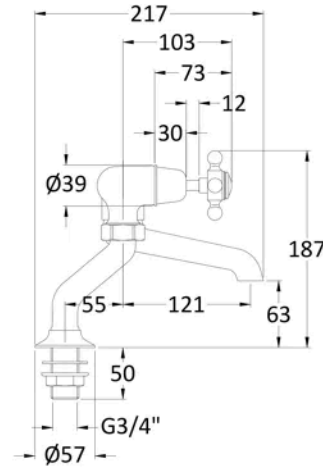

**Sales Code:** BC803DX

**Barcode:** 5056883702925

**Brand:** Hudson Reed

**Description:** Hudson Reed Topaz Brushed Brass Deck Mounted Crosshead Bath Shower Mixer

### Product Dimensions

Product	187 x 262 x 217mm (H x W x D)
Packaged	125 x 250 x 200mm (H x W x D)
Outer Box	200 x 250 x 125mm (H x W x D)
Nett Weight	2 kg
Packaged Weight	2.3 kg

### Packaging Details

Label Size (mm)	50 x 100
Label Colour	White
Label Qty	1.0000

### Product Details

Country of Origin	China
Product Material	Brass
Control Type	Manual
WRAS Approved	No
Valve/Cartridge Type	1/4 Turn Ceramic Disc
Colour/Finish	Brushed Brass
Mount Type	Deck
Style	Traditional
Handle Type	Crosshead
TMV2 Approved	No
TMV3 Approved	No
Pipe Size	22 mm (3/4" BSP)
Pipe Centres	90-300
Handset Included	Yes
Min Operating Pressure	0.2 Bar
Minimum Operation Pressure	0 Bar
Tap Spout Height	63 mm
Tap Spout Projection	121 mm
Valve / Cartridge Type	1/4 Turn Ceramic Disc
Waste Included	No