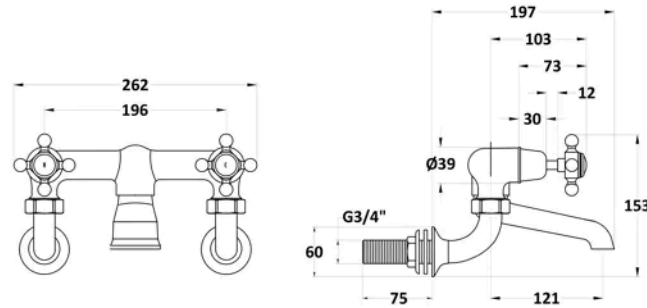

Sales Code:
BC803DXWM

Barcode: 5056883702932

Brand: Hudson
Reed

Description: Hudson Reed Topaz Brushed Brass Deck Mounted Bath Shower Mixer With Crosshead Handle

Product Dimensions

Product	142 x 262 x 197mm (H x W x D)
Packaged	125 x 250 x 200mm (H x W x D)
Outer Box	200 x 250 x 125mm (H x W x D)
Nett Weight	2 kg
Packaged Weight	2.3 kg

Packaging Details

Label Size (mm)	50 x 100
Label Colour	White
Label Qty	1.0000

Product Details

Country of Origin	China
Product Material	Brass
Control Type	Manual
WRAS Approved	No
Valve/Cartridge Type	1/4 Turn Ceramic Disc
Colour/Finish	Brushed Brass
Mount Type	Wall Hung
Style	Traditional
Handle Type	Crosshead
TMV2 Approved	No
TMV3 Approved	No
Pipe Size	22 mm (3/4" BSP)
Pipe Centres	196
Handset Included	Yes
Min Operating Pressure	0.2 Bar
Minimum Operation Pressure	0 Bar
Tap Spout Projection	121 mm
Valve / Cartridge Type	1/4 Turn Ceramic Disc
Waste Included	No