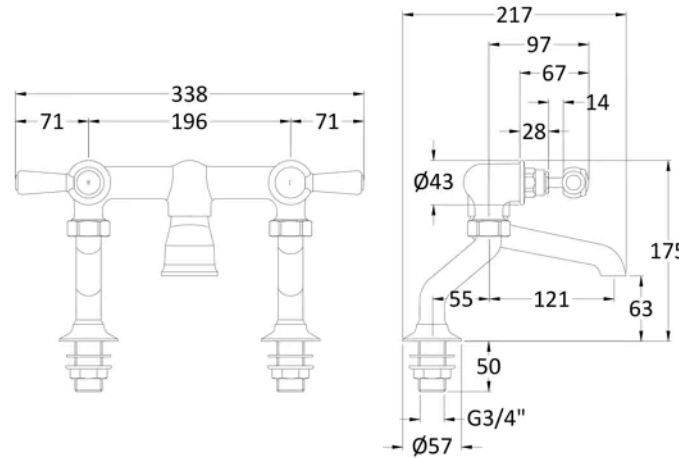

**Sales Code:** BC803HL

**Barcode:** 5056883703038

**Brand:** Hudson Reed

**Description:** Hudson Reed Topaz Brushed Brass Bath Filler With Lever Handle

### Product Dimensions

Product	175 x 338 x 217mm (H x W x D)
Packaged	125 x 250 x 200mm (H x W x D)
Outer Box	200 x 250 x 125mm (H x W x D)
Nett Weight	2 kg
Packaged Weight	2.3 kg

### Packaging Details

Label Size (mm)	50 x 100
Label Colour	White
Label Qty	1.0000

### Product Details

Country of Origin	China
Product Material	Brass
Control Type	Manual
WRAS Approved	No
Valve/Cartridge Type	1/4 Turn Ceramic Disc
Colour/Finish	Brushed Brass
Mount Type	Deck
Style	Traditional
Handle Type	Lever
TMV2 Approved	No
TMV3 Approved	No
Pipe Size	22 mm (3/4" BSP)
Pipe Centres	90-300
Handset Included	Yes
Min Operating Pressure	0.2 Bar
Minimum Operation Pressure	0 Bar
Tap Spout Height	63 mm
Tap Spout Projection	121 mm
Valve / Cartridge Type	1/4 Turn Ceramic Disc
Waste Included	No