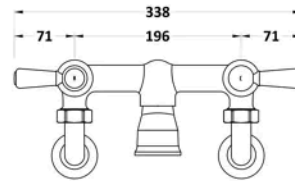

Sales Code: BC803HLWM

Barcode: 5056883703045

Brand: Hudson Reed

Description: Hudson Reed Topaz Brushed Brass Bath Filler With Crosshead Handle

Product Dimensions

Product	142 x 338 x 197mm (H x W x D)
Packaged	125 x 250 x 200mm (H x W x D)
Outer Box	200 x 250 x 125mm (H x W x D)
Nett Weight	2 kg
Packaged Weight	2,3 kg

Packaging Details

Label Size (mm)	50 x 100
Label Colour	White
Label Qty	1.0000

Product Details

Country of Origin	China
Product Material	Brass
Control Type	Manual
WRAS Approved	No
Valve/Cartridge Type	1/4 Turn Ceramic Disc
Colour/Finish	Brushed Brass
Mount Type	Wall Hung
Style	Traditional
Handle Type	Lever
TMV2 Approved	No
TMV3 Approved	No
Pipe Size	22 mm (3/4" BSP)
Pipe Centres	196
Handset Included	Yes
Min Operating Pressure	0.2 Bar
Minimum Operation Pressure	0 Bar
Tap Spout Projection	121 mm
Valve / Cartridge Type	1/4 Turn Ceramic Disc
Waste Included	No