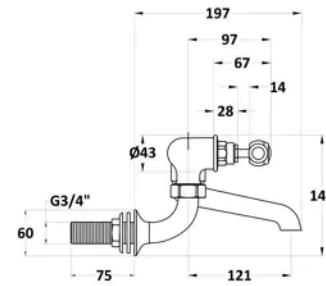

Sales Code: BC803HLWM

Barcode: 5056883703045

Brand: Hudson Reed

Description: Hudson Reed Topaz Brushed Brass Bath Filler With Crosshead Handle

Product Dimensions

Product	142 x 338 x 197mm (H x W x D)
Packaged	125 x 250 x 200mm (H x W x D)
Outer Box	200 x 250 x 125mm (H x W x D)
Nett Weight	2 kg
Packaged Weight	2,3 kg

Packaging Details

Label Size (mm)	50 x 100
Label Colour	White
Label Qty	1.0000

Product Details

Country of Origin	China
Product Material	Brass
Control Type	Manual
WRAS Approved	No
Valve/Cartridge Type	1/4 Turn Ceramic Disc
Colour/Finish	Brushed Brass
Mount Type	Wall Hung
Style	Traditional
Handle Type	Lever
TMV2 Approved	No
TMV3 Approved	No
Pipe Size	22 mm (3/4" BSP)
Pipe Centres	196
Handset Included	Yes
Min Operating Pressure	0.2 Bar
Minimum Operation Pressure	0 Bar
Tap Spout Projection	121 mm
Valve / Cartridge Type	1/4 Turn Ceramic Disc
Waste Included	No