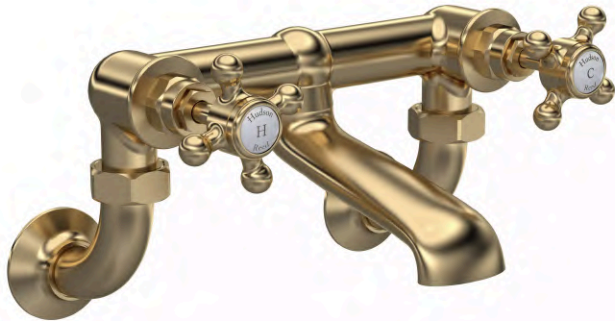

Sales Code: BC803HXWM

Barcode: 5056883702833

Brand: Hudson Reed

Description: White Topaz with Crosshead Handle Bath Taps

Product Dimensions

Product	142 x 262 x 197mm (H x W x D)
Packaged	125 x 250 x 200mm (H x W x D)
Outer Box	200 x 250 x 125mm (H x W x D)
Nett Weight	2 kg
Packaged Weight	2,3 kg

Packaging Details

Label Size (mm)	50 x 100
Label Colour	White
Label Qty	1.0000

Product Details

Country of Origin	China
Product Material	Brass
Control Type	Manual
WRAS Approved	No
Valve/Cartridge Type	1/4 Turn Ceramic Disc
Colour/Finish	Brushed Brass
Mount Type	Wall Hung
Style	Traditional
Handle Type	Crosshead
TMV2 Approved	No
TMV3 Approved	No
Pipe Size	22 mm (3/4" BSP)
Pipe Centres	196
Handset Included	Yes
Min Operating Pressure	0.2 Bar
Minimum Operation Pressure	0 Bar
Tap Spout Projection	121 mm
Valve / Cartridge Type	1/4 Turn Ceramic Disc
Waste Included	No