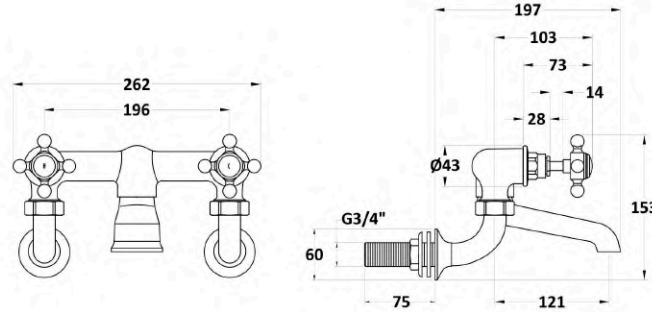

Sales Code: BC803HXWM

Barcode: 5056883702833

Brand: Hudson Reed

Description: White Topaz with Crosshead Handle Bath Taps

Product Dimensions

Product	142 x 262 x 197mm (H x W x D)
Packaged	125 x 250 x 200mm (H x W x D)
Outer Box	200 x 250 x 125mm (H x W x D)
Nett Weight	2 kg
Packaged Weight	2,3 kg

Packaging Details

Label Size (mm)	50 x 100
Label Colour	White
Label Qty	1.0000

Product Details

Country of Origin	China
Product Material	Brass
Control Type	Manual
WRAS Approved	No
Valve/Cartridge Type	1/4 Turn Ceramic Disc
Colour/Finish	Brushed Brass
Mount Type	Wall Hung
Style	Traditional
Handle Type	Crosshead
TMV2 Approved	No
TMV3 Approved	No
Pipe Size	22 mm (3/4" BSP)
Pipe Centres	196
Handset Included	Yes
Min Operating Pressure	0.2 Bar
Minimum Operation Pressure	0 Bar
Tap Spout Projection	121 mm
Valve / Cartridge Type	1/4 Turn Ceramic Disc
Waste Included	No