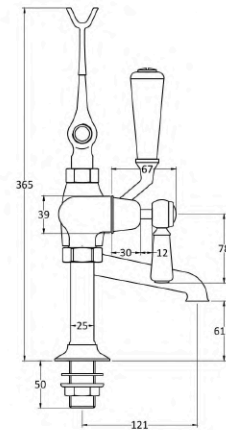

Sales Code:
BC804DL

Barcode: 5056883703168

Brand: Hudson
Reed

Description: Old London White Topaz With Lever Handle Deck Mounted Bath Shower Mixer -
Brushed Brass / White

Product Dimensions

Product	320 x 350 x 155mm (H x W x D)
Packaged	150 x 232 x 330mm (H x W x D)
Outer Box	330 x 520 x 360mm (H x W x D)
Nett Weight	4.7 kg
Packaged Weight	4.9 kg

Packaging Details

Label Size (mm)	50 x 100
Label Colour	White
Label Qty	1.0000

Product Details

Country of Origin	United Kingdom
Product Material	Brass
Control Type	Manual
WRAS Approved	No
Valve/Cartridge Type	1/4 Turn Ceramic Disc
Colour/Finish	Brushed Brass
Mount Type	Deck
Style	Traditional
Handle Type	Lever
TMV2 Approved	No
TMV3 Approved	No
Pipe Size	22 mm (3/4" BSP)
Pipe Centres	90-300
Handset Included	Yes
Hose Included	Yes
Hose Length	1500 mm
Min Operating Pressure	0.2 Bar
Minimum Operation Pressure	0 Bar
Tap Spout Height	62 mm
Tap Spout Projection	121 mm
Valve / Cartridge Type	1/4 Turn Ceramic Disc
Waste Included	No