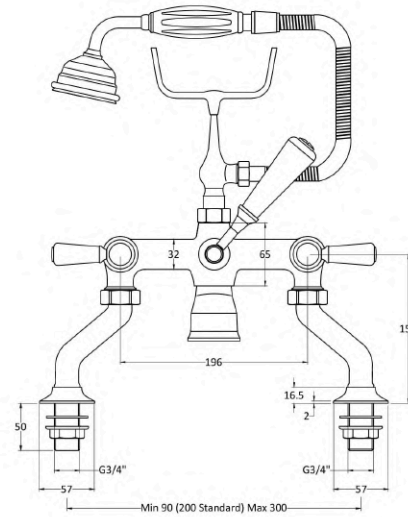

Sales Code:
BC804DL

Barcode: 5056883703168

Brand: Hudson
Reed

Description: Old London White Topaz With Lever Handle Deck Mounted Bath Shower Mixer -
Brushed Brass / White

Product Dimensions

Product	320 x 350 x 155mm (H x W x D)
Packaged	150 x 232 x 330mm (H x W x D)
Outer Box	330 x 520 x 360mm (H x W x D)
Nett Weight	4.7 kg
Packaged Weight	4.9 kg

Packaging Details

Label Size (mm)	50 x 100
Label Colour	White
Label Qty	1.0000

Product Details

Country of Origin	United Kingdom
Product Material	Brass
Control Type	Manual
WRAS Approved	No
Valve/Cartridge Type	1/4 Turn Ceramic Disc
Colour/Finish	Brushed Brass
Mount Type	Deck
Style	Traditional
Handle Type	Lever
TMV2 Approved	No
TMV3 Approved	No
Pipe Size	22 mm (3/4" BSP)
Pipe Centres	90-300
Handset Included	Yes
Hose Included	Yes
Hose Length	1500 mm
Min Operating Pressure	0.2 Bar
Minimum Operation Pressure	0 Bar
Tap Spout Height	62 mm
Tap Spout Projection	121 mm
Valve / Cartridge Type	1/4 Turn Ceramic Disc
Waste Included	No