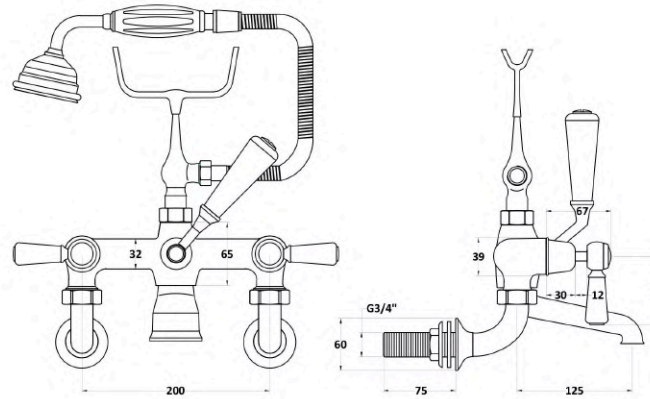

Sales Code: BC804DLWM **Barcode:** 5056883703175 **Brand:** Hudson Reed **Description:** Old London White Topaz With Lever Handle Wall Mounted Bath Shower Mixer - Brushed Brass / White

Product Dimensions

Product	320 x 350 x 155mm (H x W x D)
Packaged	150 x 232 x 330mm (H x W x D)
Outer Box	330 x 520 x 360mm (H x W x D)
Nett Weight	4.7 kg
Packaged Weight	4.9 kg

Packaging Details

Label Size (mm)	50 x 100
Label Colour	White
Label Qty	1.0000

Product Details

Country of Origin	China
Product Material	Brass
Control Type	Manual
WRAS Approved	No
Valve/Cartridge Type	1/4 Turn Ceramic Disc
Colour/Finish	Brushed Brass
Mount Type	Wall Hung
Style	Traditional
Handle Type	Lever
TMV2 Approved	No
TMV3 Approved	No
Pipe Size	22 mm (3/4" BSP)
Pipe Centres	196
Handset Included	Yes
Hose Included	Yes
Hose Length	1500 mm
Min Operating Pressure	0.2 Bar
Minimum Operation Pressure	0 Bar
Tap Spout Projection	121 mm
Valve / Cartridge Type	1/4 Turn Ceramic Disc
Waste Included	No