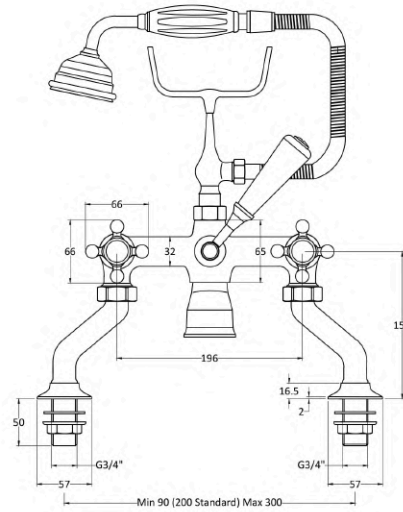

Sales Code:
BC804DX

Barcode: 5056883702949

Brand: Hudson
Reed

Description: Old London White Topaz With Crosshead Handle Deck Mounted Bath Shower Mixer -
Brushed Brass / White

Product Dimensions

Product	320 x 350 x 155mm (H x W x D)
Packaged	150 x 232 x 330mm (H x W x D)
Outer Box	320 x 345 x 520mm (H x W x D)
Nett Weight	4.28 kg
Packaged Weight	4.92 kg

Packaging Details

Label Size (mm)	50 x 100
Label Colour	White
Label Qty	1.0000

Product Details

Country of Origin	United Kingdom
Product Material	Brass
Control Type	Manual
WRAS Approved	No
Valve/Cartridge Type	1/4 Turn Ceramic Disc
Colour/Finish	Brushed Brass
Mount Type	Deck
Style	Traditional
Handle Type	Crosshead
TMV2 Approved	No
TMV3 Approved	No
Pipe Size	22 mm (3/4" BSP)
Pipe Centres	196
Handset Included	Yes
Hose Included	Yes
Hose Length	1500 mm
Min Operating Pressure	0.2 Bar
Minimum Operation Pressure	0 Bar
Tap Spout Height	62 mm
Tap Spout Projection	121 mm
Valve / Cartridge Type	1/4 Turn Ceramic Disc
Waste Included	No