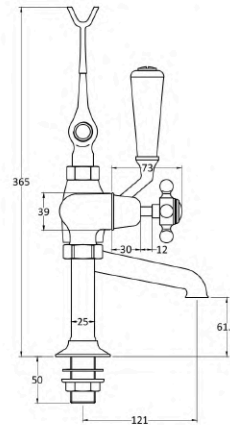

Sales Code:
BC804DX

Barcode: 5056883702949

Brand: Hudson
Reed

Description: Old London White Topaz With Crosshead Handle Deck Mounted Bath Shower Mixer -
Brushed Brass / White

Product Dimensions

Product	320 x 350 x 155mm (H x W x D)
Packaged	150 x 232 x 330mm (H x W x D)
Outer Box	320 x 345 x 520mm (H x W x D)
Nett Weight	4.28 kg
Packaged Weight	4.92 kg

Packaging Details

Label Size (mm)	50 x 100
Label Colour	White
Label Qty	1.0000

Product Details

Country of Origin	United Kingdom
Product Material	Brass
Control Type	Manual
WRAS Approved	No
Valve/Cartridge Type	1/4 Turn Ceramic Disc
Colour/Finish	Brushed Brass
Mount Type	Deck
Style	Traditional
Handle Type	Crosshead
TMV2 Approved	No
TMV3 Approved	No
Pipe Size	22 mm (3/4" BSP)
Pipe Centres	196
Handset Included	Yes
Hose Included	Yes
Hose Length	1500 mm
Min Operating Pressure	0.2 Bar
Minimum Operation Pressure	0 Bar
Tap Spout Height	62 mm
Tap Spout Projection	121 mm
Valve / Cartridge Type	1/4 Turn Ceramic Disc
Waste Included	No