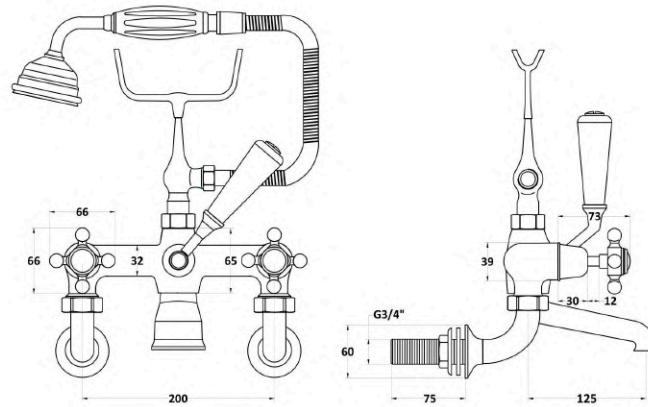

**Sales Code:**  
BC804DXWM

**Barcode:** 5056883702956

**Brand:** Hudson  
Reed

**Description:** Old London White Topaz With Crosshead Handle Wall Mounted Bath Shower Mixer -  
Brushed Brass / White

### Product Dimensions

Product	320 x 350 x 155mm (H x W x D)
Packaged	150 x 232 x 330mm (H x W x D)
Outer Box	320 x 345 x 520mm (H x W x D)
Nett Weight	4.7 kg
Packaged Weight	4.9 kg

### Packaging Details

Label Size (mm)	50 x 100
Label Colour	White
Label Qty	1.0000

### Product Details

Country of Origin	China
Product Material	Brass
Control Type	Manual
WRAS Approved	No
Valve/Cartridge Type	1/4 Turn Ceramic Disc
Colour/Finish	Brushed Brass
Mount Type	Wall Hung
Style	Traditional
Handle Type	Crosshead
TMV2 Approved	No
TMV3 Approved	No
Pipe Size	22 mm (3/4" BSP)
Pipe Centres	196
Handset Included	Yes
Hose Included	Yes
Hose Length	1500 mm
Min Operating Pressure	0.2 Bar
Minimum Operation Pressure	0 Bar
Tap Spout Projection	121 mm
Valve / Cartridge Type	1/4 Turn Ceramic Disc
Waste Included	No