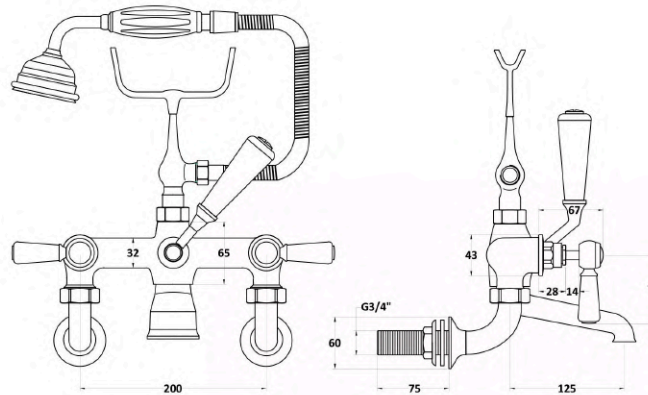

Sales Code: BC804HLWM **Barcode:** 5056883703069 **Brand:** Hudson Reed **Description:** Old London White Topaz With Lever Handle Wall Mounted Bath Shower Mixer - Brushed Brass / White

Product Dimensions

Product	320 x 350 x 155mm (H x W x D)
Packaged	150 x 232 x 330mm (H x W x D)
Outer Box	330 x 520 x 360mm (H x W x D)
Nett Weight	4.7 kg
Packaged Weight	4.9 kg

Packaging Details

Label Size (mm)	50 x 100
Label Colour	White
Label Qty	1.0000

Product Details

Country of Origin	China
Product Material	Brass
Control Type	Manual
WRAS Approved	No
Valve/Cartridge Type	1/4 Turn Ceramic Disc
Colour/Finish	Brushed Brass
Mount Type	Wall Hung
Style	Traditional
Handle Type	Lever
TMV2 Approved	No
TMV3 Approved	No
Pipe Size	22 mm (3/4" BSP)
Pipe Centres	196
Handset Included	Yes
Hose Included	Yes
Hose Length	1500 mm
Min Operating Pressure	0.2 Bar
Minimum Operation Pressure	0 Bar
Tap Spout Projection	121 mm
Valve / Cartridge Type	1/4 Turn Ceramic Disc
Waste Included	No