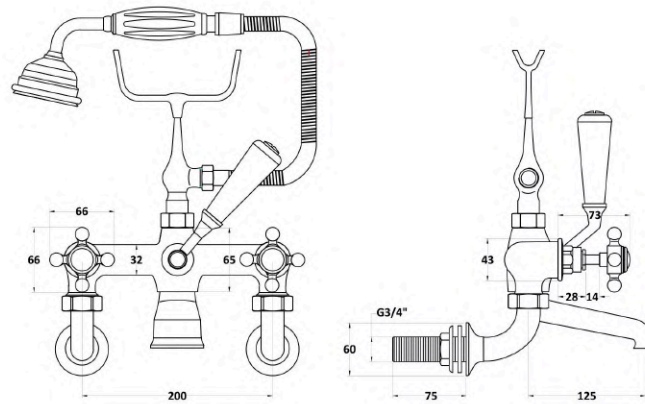

Sales Code:
BC804HXWM

Barcode: 5056883702840

Brand: Hudson
Reed

Description: Old London White Topaz With Crosshead Handle Wall Mounted Bath Shower Mixer -
Brushed Brass / White

Product Dimensions

Product	320 x 350 x 155mm (H x W x D)
Packaged	150 x 232 x 330mm (H x W x D)
Outer Box	320 x 345 x 520mm (H x W x D)
Nett Weight	4.7 kg
Packaged Weight	4.9 kg

Packaging Details

Label Size (mm)	50 x 100
Label Colour	White
Label Qty	1.0000

Product Details

Country of Origin	China
Product Material	Brass
Control Type	Manual
WRAS Approved	No
Valve/Cartridge Type	1/4 Turn Ceramic Disc
Colour/Finish	Brushed Brass
Mount Type	Wall Hung
Style	Traditional
Handle Type	Crosshead
TMV2 Approved	No
TMV3 Approved	No
Pipe Size	22 mm (3/4" BSP)
Pipe Centres	196
Handset Included	Yes
Hose Included	Yes
Hose Length	1500 mm
Min Operating Pressure	0.2 Bar
Minimum Operation Pressure	0 Bar
Tap Spout Projection	121 mm
Valve / Cartridge Type	1/4 Turn Ceramic Disc
Waste Included	No