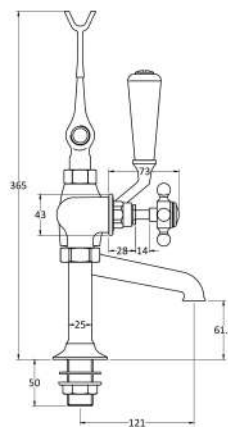

Sales Code: BC804HX

Description: Topaz Deck Bsm W/ Shower Kit

Product Dimensions

Height (mm):	320
Width (mm):	350
Depth (mm):	155
Length (mm):	
Nett Weight (kg):	4.7

Packaging Dimensions

Height (mm):	150
Width (mm):	232
Depth (mm):	330
Gross Weight (kg):	4.9

Packaging Data

Box Colour:	White Cardboard Box
Box Qty:	1
Label Size:	100 x 50
Label Colour:	White Label
Label Qty:	1

Outer Box Dimensions (If Applicable)

Height (mm):	320
Width (mm):	345
Depth (mm):	520
Length (mm):	
Gross Weight (kg):	23
Barcode:	5056462603407

Product Details

Country of Origin:	China
Fitting Instruction:	No
Product Material:	Brass
Control Type:	Manual
Waste Included:	Waste Not Included
Waste Type:	Not Applicable
WRAS Approval:	No
Approval No:	N/A
Valve/Cartridge Type:	1/4 Turn Ceramic Disc
Colour/Finish:	Brushed Brass
Mount Type:	Deck
Operating Pressure (bar):	0.2

Flow Rates: (Litres Per Min)	0.1 bar: 10.6 0.5 bar: 28.6 1 bar: 41.4 2 bar: 59 3 bar: 72.8
Pipe Size:	22 mm (3/4" Bsp)
Pipe Centres:	90-300mm