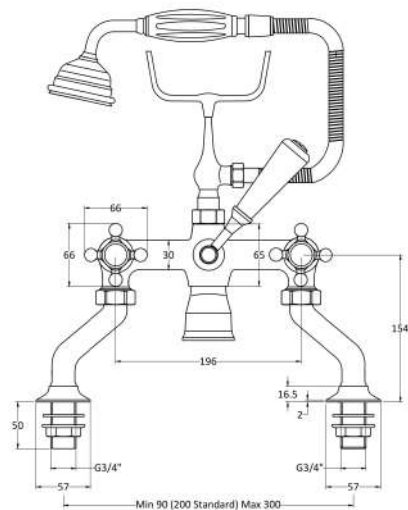

Sales Code: BC804HX

Description: Topaz Deck Bsm W/ Shower Kit

Product Dimensions

Height (mm):	320
Width (mm):	350
Depth (mm):	155
Length (mm):	
Nett Weight (kg):	4.7

Packaging Dimensions

Height (mm):	150
Width (mm):	232
Depth (mm):	330
Gross Weight (kg):	4.9

Packaging Data

Box Colour:	White Cardboard Box
Box Qty:	1
Label Size:	100 x 50
Label Colour:	White Label
Label Qty:	1

Outer Box Dimensions (If Applicable)

Height (mm):	320
Width (mm):	345
Depth (mm):	520
Length (mm):	
Gross Weight (kg):	23
Barcode:	5056462603407

Product Details

Country of Origin:	China
Fitting Instruction:	No
Product Material:	Brass
Control Type:	Manual
Waste Included:	Waste Not Included
Waste Type:	Not Applicable
WRAS Approval:	No
Approval No:	N/A
Valve/Cartridge Type:	1/4 Turn Ceramic Disc
Colour/Finish:	Brushed Brass
Mount Type:	Deck
Operating Pressure (bar):	0.2

Flow Rates: (Litres Per Min)	0.1 bar: 10.6 0.5 bar: 28.6 1 bar: 41.4 2 bar: 59 3 bar: 72.8
Pipe Size:	22 mm (3/4" Bsp)
Pipe Centres:	90-300mm