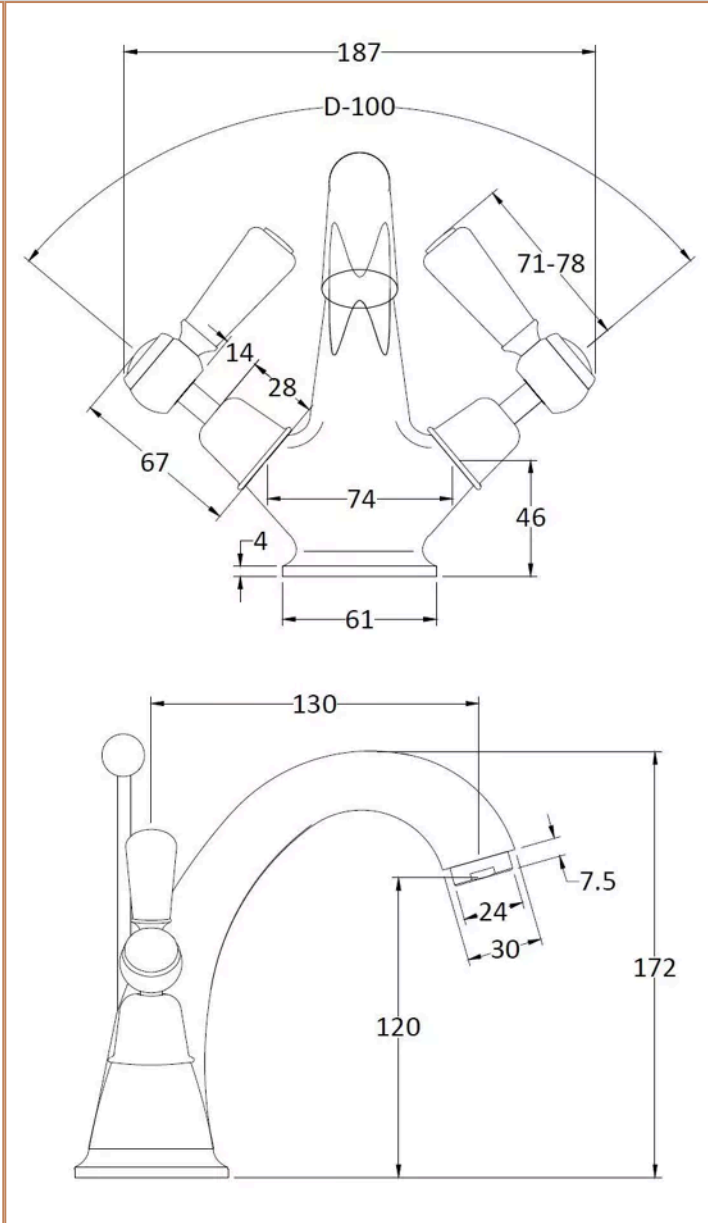

Sales Code:
BC805DL

Barcode: 5056883703090

Brand: Hudson
Reed

Description: Hudson Reed Topaz Brushed Brass Mono Basin Mixer With Lever Handle With Waste

Product Dimensions

Product	176 x 214 x 158mm (H x W x D)
Packaged	125 x 220 x 390mm (H x W x D)
Outer Box	395 x 415 x 440mm (H x W x D)
Nett Weight	2.2 kg
Packaged Weight	2.4 kg

Packaging Details

Label Size (mm)	50 x 100
Label Colour	White
Label Qty	1.0000

Product Details

Country of Origin	United Kingdom
Product Material	Brass
Control Type	Manual
Waste Type	Pop-Up
WRAS Approved	No
Valve/Cartridge Type	1/4 Turn Ceramic Disc
Colour/Finish	Brushed Brass
Mount Type	Deck
Style	Traditional
Handle Type	Lever
TMV2 Approved	No
TMV3 Approved	No
Min Operating Pressure	0.1 Bar
Minimum Operation Pressure	0 Bar
Tap Spout Height	120 mm
Tap Spout Projection	130 mm
Tap Tails Included	Yes
Valve / Cartridge Type	1/4 Turn Ceramic Disc
Waste Included	Yes