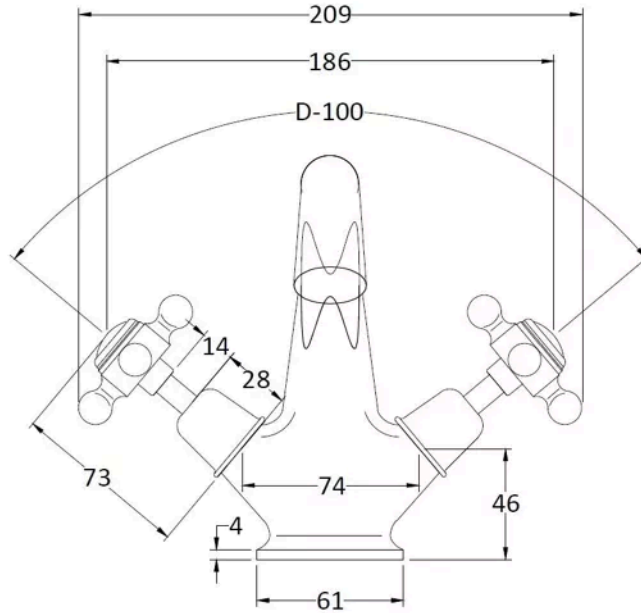

**Sales Code:**  
BC805DX

**Barcode:** 5056883702871

**Brand:** Hudson  
Reed

**Description:** Hudson Reed Topaz Brushed Brass Mono Basin Mixer With Crosshead Handle With Waste

**Product Dimensions**

Product	176 x 214 x 185mm (H x W x D)
Packaged	125 x 220 x 390mm (H x W x D)
Outer Box	395 x 415 x 440mm (H x W x D)
Nett Weight	1.88 kg
Packaged Weight	2.43 kg

**Packaging Details**

Label Size (mm)	50 x 100
Label Colour	White
Label Qty	1.0000

**Product Details**

Country of Origin	United Kingdom
Product Material	Brass
Control Type	Manual
Waste Type	Pop-Up
WRAS Approved	No
Valve/Cartridge Type	1/4 Turn Ceramic Disc
Colour/Finish	Brushed Brass
Mount Type	Deck
Style	Traditional
Handle Type	Crosshead
TMV2 Approved	No
TMV3 Approved	No
Min Operating Pressure	0.1 Bar
Minimum Operation Pressure	0 Bar
Tap Spout Height	120 mm
Tap Spout Projection	130 mm
Tap Tails Included	Yes
Valve / Cartridge Type	1/4 Turn Ceramic Disc
Waste Included	Yes