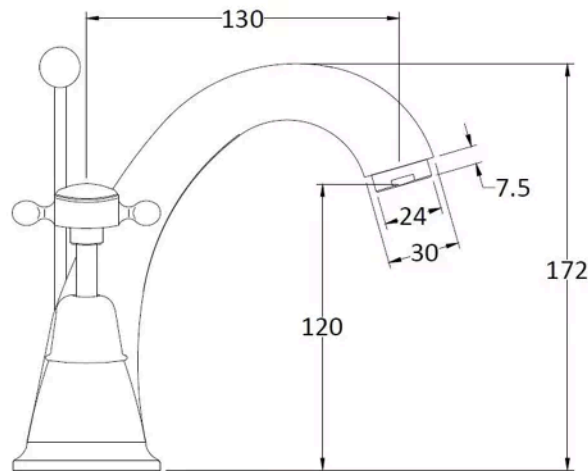

**Sales Code:**  
BC805DX

**Barcode:** 5056883702871

**Brand:** Hudson  
Reed

**Description:** Hudson Reed Topaz Brushed Brass Mono Basin Mixer With Crosshead Handle With Waste

**Product Dimensions**

Product	176 x 214 x 185mm (H x W x D)
Packaged	125 x 220 x 390mm (H x W x D)
Outer Box	395 x 415 x 440mm (H x W x D)
Nett Weight	1.88 kg
Packaged Weight	2.43 kg

**Packaging Details**

Label Size (mm)	50 x 100
Label Colour	White
Label Qty	1.0000

**Product Details**

Country of Origin	United Kingdom
Product Material	Brass
Control Type	Manual
Waste Type	Pop-Up
WRAS Approved	No
Valve/Cartridge Type	1/4 Turn Ceramic Disc
Colour/Finish	Brushed Brass
Mount Type	Deck
Style	Traditional
Handle Type	Crosshead
TMV2 Approved	No
TMV3 Approved	No
Min Operating Pressure	0.1 Bar
Minimum Operation Pressure	0 Bar
Tap Spout Height	120 mm
Tap Spout Projection	130 mm
Tap Tails Included	Yes
Valve / Cartridge Type	1/4 Turn Ceramic Disc
Waste Included	Yes