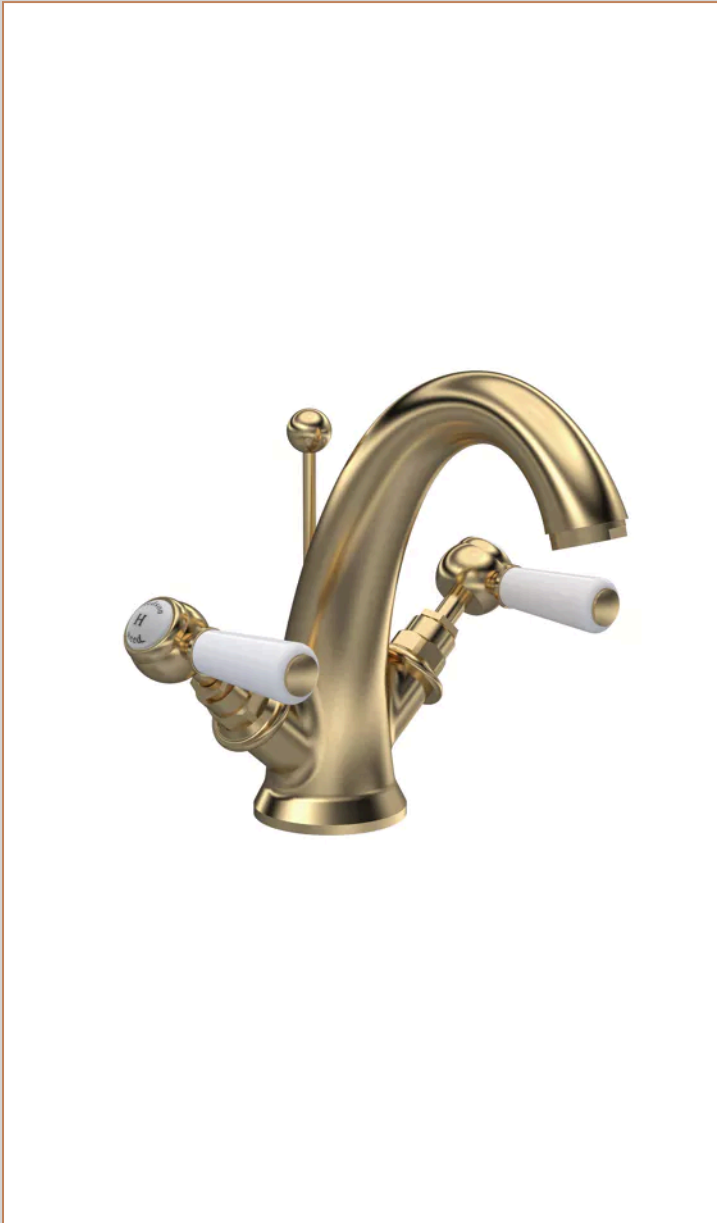

Sales Code:
BC805HL

Barcode: 5056883702987

Brand: Hudson
Reed

Description: Hudson Reed Topaz Brushed Brass Mono Basin Mixer With Lever Handle With Waste

Product Dimensions

Product	176 x 214 x 158mm (H x W x D)
Packaged	125 x 220 x 390mm (H x W x D)
Outer Box	395 x 415 x 440mm (H x W x D)
Nett Weight	2.4 kg
Packaged Weight	2.4 kg

Packaging Details

Label Size (mm)	50 x 100
Label Colour	White
Label Qty	1.0000

Product Details

Country of Origin	China
Product Material	Brass
Control Type	Manual
Waste Type	Pop-Up
WRAS Approved	No
Valve/Cartridge Type	1/4 Turn Ceramic Disc
Colour/Finish	Brushed Brass
Mount Type	Deck
Style	Traditional
Handle Type	Lever
TMV2 Approved	No
TMV3 Approved	No
Min Operating Pressure	0.1 Bar
Minimum Operation Pressure	0 Bar
Tap Spout Height	120 mm
Tap Spout Projection	130 mm
Tap Tails Included	Yes
Valve / Cartridge Type	1/4 Turn Ceramic Disc
Waste Included	Yes