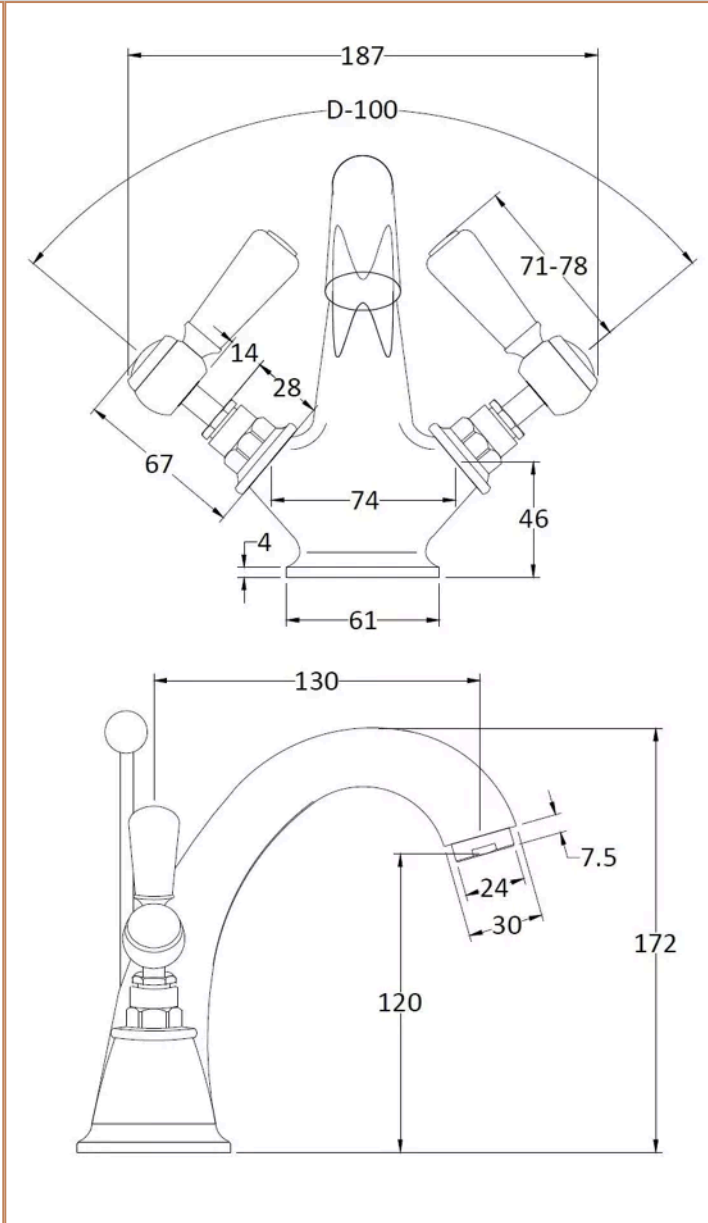

Sales Code:
BC805HL

Barcode: 5056883702987

Brand: Hudson
Reed

Description: Hudson Reed Topaz Brushed Brass Mono Basin Mixer With Lever Handle With Waste

Product Dimensions

Product	176 x 214 x 158mm (H x W x D)
Packaged	125 x 220 x 390mm (H x W x D)
Outer Box	395 x 415 x 440mm (H x W x D)
Nett Weight	2.4 kg
Packaged Weight	2.4 kg

Packaging Details

Label Size (mm)	50 x 100
Label Colour	White
Label Qty	1.0000

Product Details

Country of Origin	China
Product Material	Brass
Control Type	Manual
Waste Type	Pop-Up
WRAS Approved	No
Valve/Cartridge Type	1/4 Turn Ceramic Disc
Colour/Finish	Brushed Brass
Mount Type	Deck
Style	Traditional
Handle Type	Lever
TMV2 Approved	No
TMV3 Approved	No
Min Operating Pressure	0.1 Bar
Minimum Operation Pressure	0 Bar
Tap Spout Height	120 mm
Tap Spout Projection	130 mm
Tap Tails Included	Yes
Valve / Cartridge Type	1/4 Turn Ceramic Disc
Waste Included	Yes