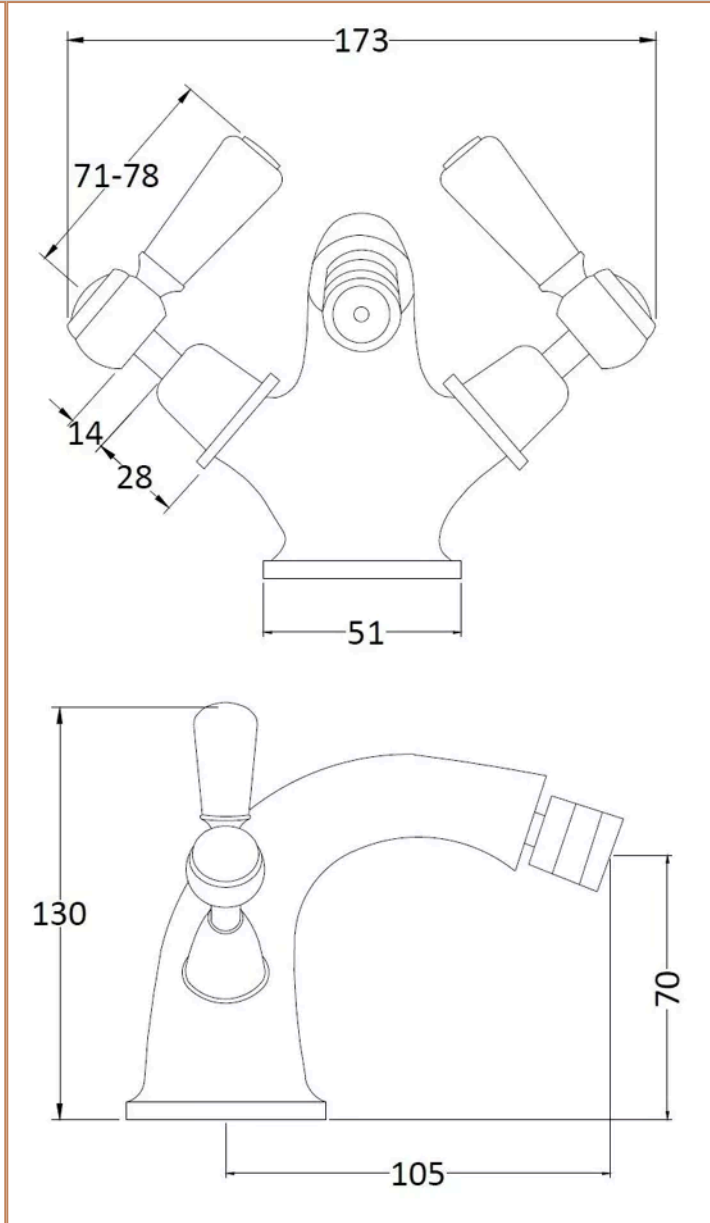

**Sales Code:**  
BC806DL

**Barcode:** 5056883703182

**Brand:** Hudson  
Reed

**Description:** Hudson Reed Topaz Brushed Brass Bidet Mixer With Lever Handle and Pop Up Waste

**Product Dimensions**

Product	130 x 173 x 130mm (H x W x D)
Packaged	120 x 195 x 190mm (H x W x D)
Outer Box	395 x 550 x 320mm (H x W x D)
Nett Weight	2.2 kg
Packaged Weight	2.4 kg

**Packaging Details**

Label Size (mm)	50 x 100
Label Colour	White
Label Qty	1.0000

**Product Details**

Country of Origin	China
Product Material	Brass
Control Type	Manual
Waste Type	Pop-Up
WRAS Approved	No
Valve/Cartridge Type	1/4 Turn Ceramic Disc
Colour/Finish	Brushed Brass
Mount Type	Deck
Style	Traditional
Handle Type	Lever
TMV2 Approved	No
TMV3 Approved	No
Min Operating Pressure	0.1 Bar
Minimum Operation Pressure	0 Bar
Tap Spout Height	70 mm
Tap Spout Projection	105 mm
Tap Tails Included	Yes
Valve / Cartridge Type	1/4 Turn Ceramic Disc
Waste Included	Yes