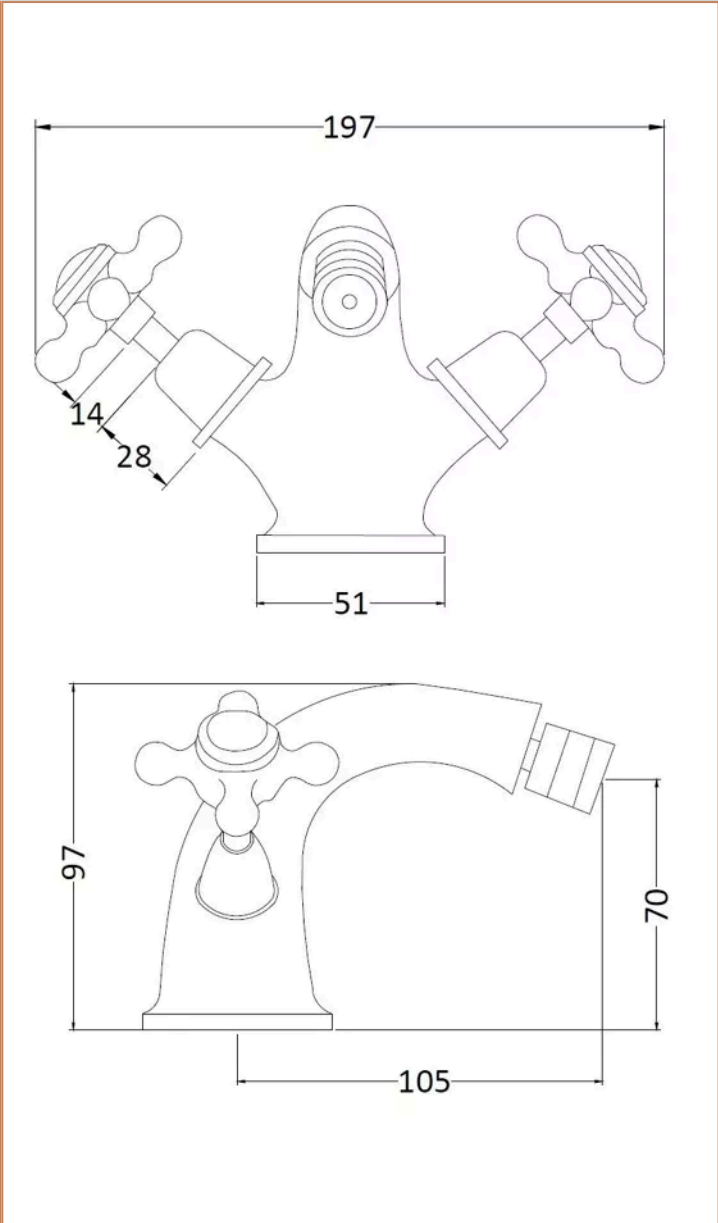

**Sales Code:**  
BC806DX

**Barcode:** 5056883702963

**Brand:** Hudson  
Reed

**Description:** Hudson Reed Topaz Brushed Brass Bidet Mixer With Crosshead Handle and Pop Up Waste

**Product Dimensions**

Product	97 x 197 x 130mm (H x W x D)
Packaged	120 x 195 x 190mm (H x W x D)
Outer Box	395 x 550 x 320mm (H x W x D)
Nett Weight	2.2 kg
Packaged Weight	2.4 kg

**Packaging Details**

Label Size (mm)	50 x 100
Label Colour	White
Label Qty	1.0000

**Product Details**

Country of Origin	China
Product Material	Brass
Control Type	Manual
Waste Type	Pop-Up
WRAS Approved	No
Valve/Cartridge Type	1/4 Turn Ceramic Disc
Colour/Finish	Brushed Brass
Mount Type	Deck
Style	Traditional
Handle Type	Crosshead
TMV2 Approved	No
TMV3 Approved	No
Min Operating Pressure	0.1 Bar
Minimum Operation Pressure	0 Bar
Tap Spout Height	70 mm
Tap Spout Projection	105 mm
Tap Tails Included	Yes
Valve / Cartridge Type	1/4 Turn Ceramic Disc
Waste Included	Yes