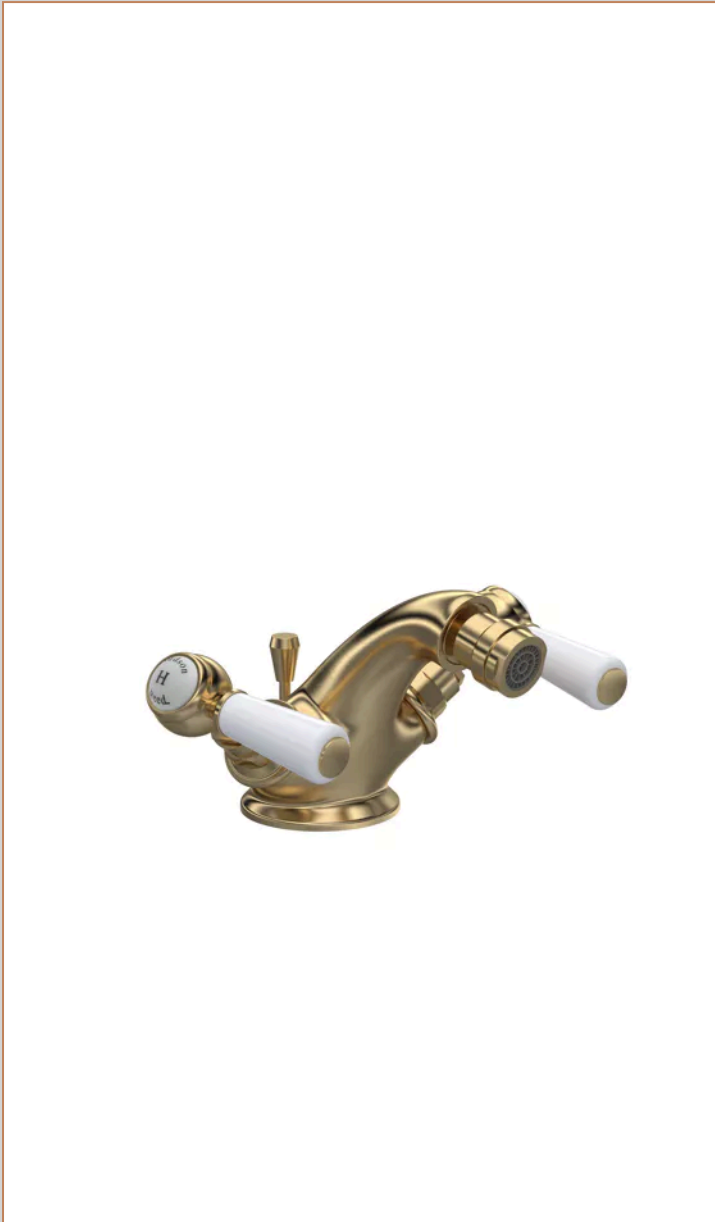

Sales Code:
BC806HL

Barcode: 5056883703076

Brand: Hudson
Reed

Description: Hudson Reed Topaz Brushed Brass Bidet Mixer With Lever Handle and Pop Up Waste

Product Dimensions

Product	130 x 173 x 130mm (H x W x D)
Packaged	120 x 195 x 190mm (H x W x D)
Outer Box	395 x 550 x 320mm (H x W x D)
Nett Weight	2.2 kg
Packaged Weight	2.4 kg

Packaging Details

Label Size (mm)	50 x 100
Label Colour	White
Label Qty	1.0000

Product Details

Country of Origin	China
Product Material	Brass
Control Type	Manual
Waste Type	Pop-Up
WRAS Approved	No
Valve/Cartridge Type	1/4 Turn Ceramic Disc
Colour/Finish	Brushed Brass
Mount Type	Deck
Style	Traditional
Handle Type	Lever
TMV2 Approved	No
TMV3 Approved	No
Min Operating Pressure	0.1 Bar
Minimum Operation Pressure	0 Bar
Tap Spout Height	70 mm
Tap Spout Projection	105 mm
Tap Tails Included	Yes
Valve / Cartridge Type	1/4 Turn Ceramic Disc
Waste Included	Yes