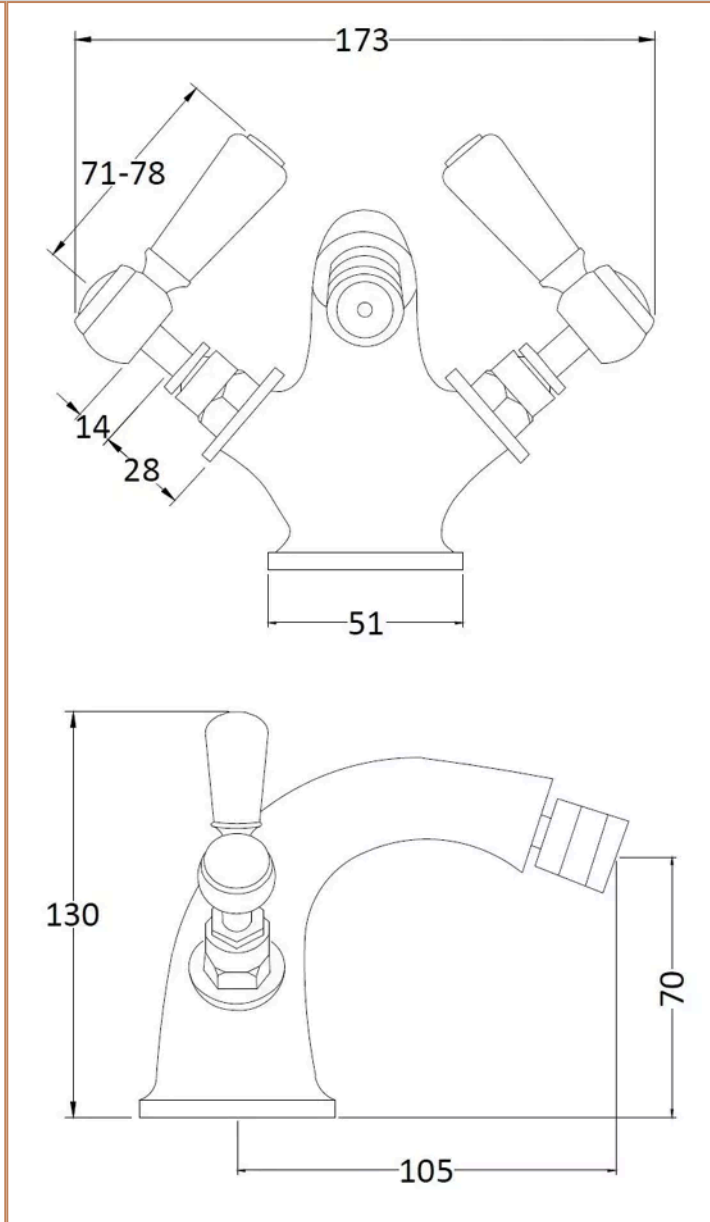

Sales Code:
BC806HL

Barcode: 5056883703076

Brand: Hudson
Reed

Description: Hudson Reed Topaz Brushed Brass Bidet Mixer With Lever Handle and Pop Up Waste

Product Dimensions

Product	130 x 173 x 130mm (H x W x D)
Packaged	120 x 195 x 190mm (H x W x D)
Outer Box	395 x 550 x 320mm (H x W x D)
Nett Weight	2.2 kg
Packaged Weight	2.4 kg

Packaging Details

Label Size (mm)	50 x 100
Label Colour	White
Label Qty	1.0000

Product Details

Country of Origin	China
Product Material	Brass
Control Type	Manual
Waste Type	Pop-Up
WRAS Approved	No
Valve/Cartridge Type	1/4 Turn Ceramic Disc
Colour/Finish	Brushed Brass
Mount Type	Deck
Style	Traditional
Handle Type	Lever
TMV2 Approved	No
TMV3 Approved	No
Min Operating Pressure	0.1 Bar
Minimum Operation Pressure	0 Bar
Tap Spout Height	70 mm
Tap Spout Projection	105 mm
Tap Tails Included	Yes
Valve / Cartridge Type	1/4 Turn Ceramic Disc
Waste Included	Yes