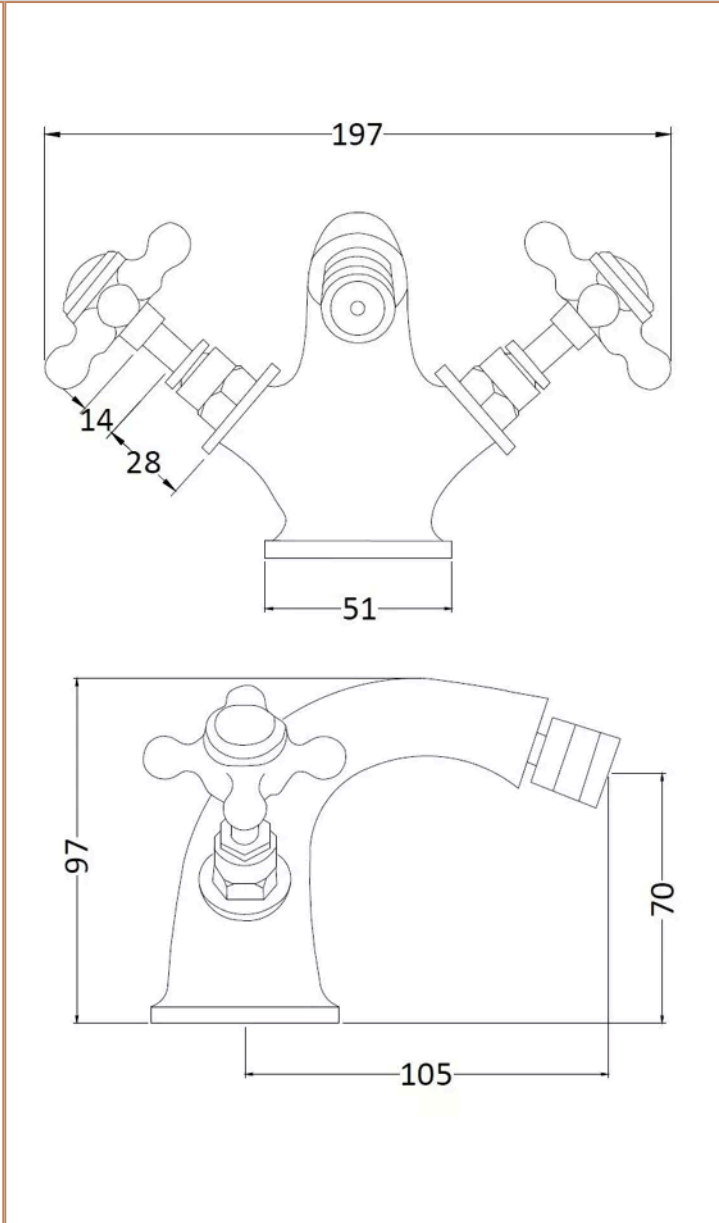

Sales Code:
BC806HX

Barcode: 5056883702857

Brand: Hudson
Reed

Description: Hudson Reed Topaz Brushed Brass Bidet Mixer With Crosshead Handle and Pop Up Waste

Product Dimensions

Product	97 x 197 x 130mm (H x W x D)
Packaged	120 x 195 x 190mm (H x W x D)
Outer Box	395 x 550 x 320mm (H x W x D)
Nett Weight	2.2 kg
Packaged Weight	2.4 kg

Packaging Details

Label Size (mm)	50 x 100
Label Colour	White
Label Qty	1.0000

Product Details

Country of Origin	China
Product Material	Brass
Control Type	Manual
Waste Type	Pop-Up
WRAS Approved	No
Valve/Cartridge Type	1/4 Turn Ceramic Disc
Colour/Finish	Brushed Brass
Mount Type	Deck
Style	Traditional
Handle Type	Crosshead
TMV2 Approved	No
TMV3 Approved	No
Min Operating Pressure	0.1 Bar
Minimum Operation Pressure	0 Bar
Tap Spout Height	70 mm
Tap Spout Projection	105 mm
Tap Tails Included	Yes
Valve / Cartridge Type	1/4 Turn Ceramic Disc
Waste Included	Yes