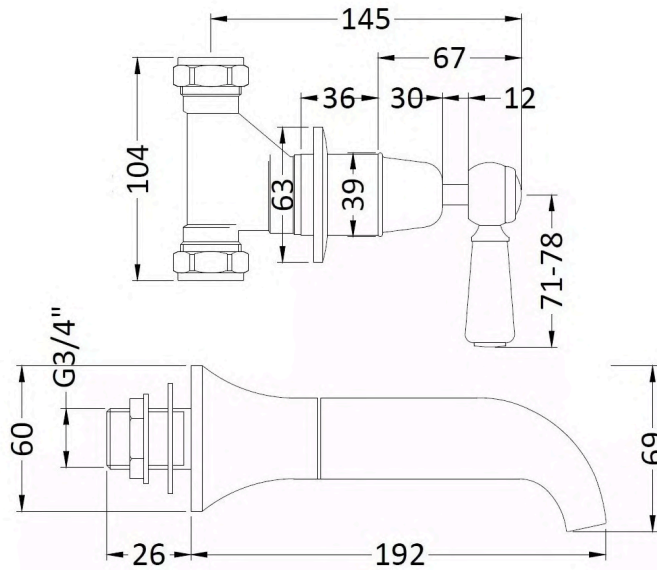

Sales Code:
BC809DL

Barcode: 5056883703137

Brand: Hudson
Reed

Description: Old London White Topaz With Lever Handle Wall Mounted Bath Spout & Stop Taps -
Brushed Brass / White

Product Dimensions

Product	69 x 218mm (H x D)
Packaged	85 x 185 x 270mm (H x W x D)
Outer Box	640 x 450 x 200mm (H x W x D)
Nett Weight	2.3 kg
Packaged Weight	2.5 kg

Packaging Details

Label Size (mm)	50 x 100
Label Colour	White
Label Qty	1.0000

Product Details

Country of Origin	United Kingdom
Product Material	Brass
Control Type	Manual
WRAS Approved	No
Valve/Cartridge Type	1/4 Turn Ceramic Disc
Colour/Finish	Brushed Brass
Mount Type	Wall Hung
Style	Traditional
Handle Type	Lever
TMV2 Approved	No
TMV3 Approved	No
Pipe Size	22 mm (3/4" BSP)
Min Operating Pressure	0.1 Bar
Minimum Operation Pressure	0 Bar
Tap Spout Projection	192 mm
Valve / Cartridge Type	1/4 Turn Ceramic Disc
Waste Included	No