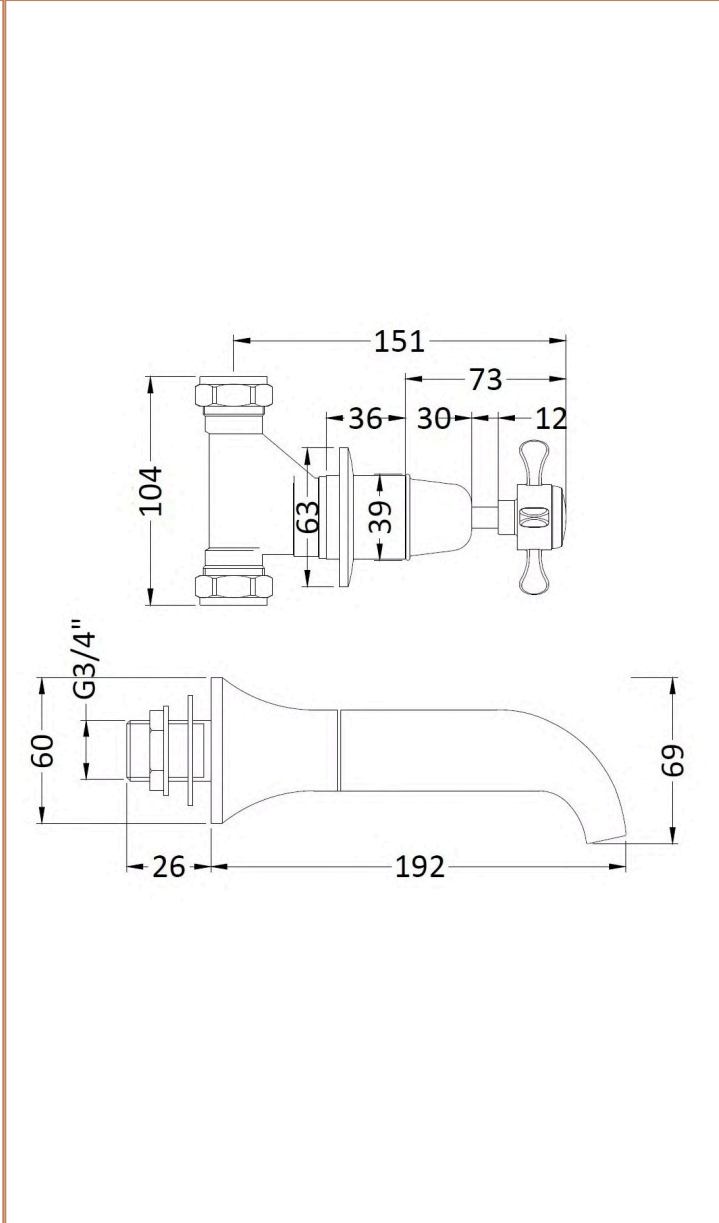

Sales Code:
BC809DX

Barcode: 5056883702918

Brand: Hudson
Reed

Description: Old London White Topaz With Crosshead Handle Wall Mounted Bath Spout & Stop Taps -
Brushed Brass / White

Product Dimensions

Product	69 x 218mm (H x D)
Packaged	85 x 185 x 270mm (H x W x D)
Outer Box	400 x 280 x 560mm (H x W x D)
Nett Weight	2.5 kg
Packaged Weight	2.5 kg

Packaging Details

Label Size (mm)	50 x 100
Label Colour	White
Label Qty	1.0000

Product Details

Country of Origin	United Kingdom
Product Material	Brass
Control Type	Manual
WRAS Approved	No
Valve/Cartridge Type	1/4 Turn Ceramic Disc
Colour/Finish	Brushed Brass
Mount Type	Wall Hung
Style	Traditional
Handle Type	Crosshead
TMV2 Approved	No
TMV3 Approved	No
Pipe Size	22 mm (3/4" BSP)
Min Operating Pressure	0.1 Bar
Minimum Operation Pressure	0 Bar
Tap Spout Projection	192 mm
Valve / Cartridge Type	1/4 Turn Ceramic Disc
Waste Included	No