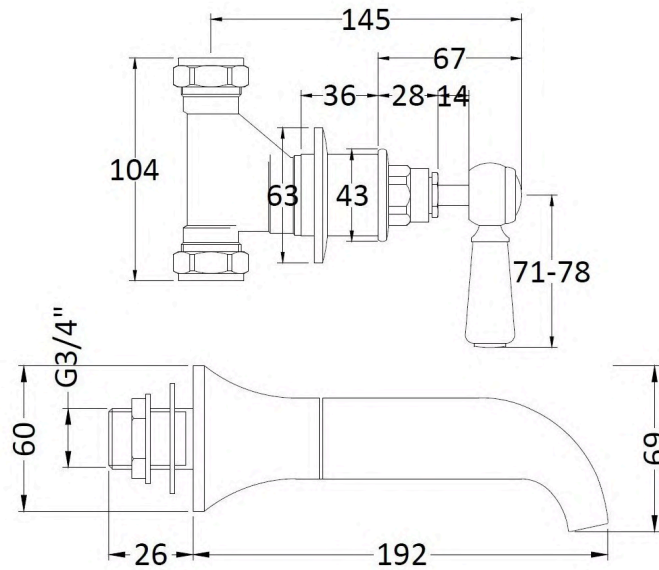

Sales Code:
BC809HL

Barcode: 5056883703021

Brand: Hudson
Reed

Description: Old London White Topaz With Lever Handle Wall Mounted Bath Spout & Stop Taps -
Brushed Brass / White

Product Dimensions

| | |
|-----------------|-------------------------------|
| Product | 69 x 218mm (H x D) |
| Packaged | 85 x 185 x 270mm (H x W x D) |
| Outer Box | 640 x 450 x 200mm (H x W x D) |
| Nett Weight | 2.5 kg |
| Packaged Weight | 2.5 kg |

Packaging Details

| | |
|-----------------|----------|
| Label Size (mm) | 50 x 100 |
| Label Colour | White |
| Label Qty | 1.0000 |

Product Details

| | |
|----------------------------|-----------------------|
| Country of Origin | China |
| Product Material | Brass |
| Control Type | Manual |
| WRAS Approved | No |
| Valve/Cartridge Type | 1/4 Turn Ceramic Disc |
| Colour/Finish | Brushed Brass |
| Mount Type | Wall Hung |
| Style | Traditional |
| Handle Type | Lever |
| TMV2 Approved | No |
| TMV3 Approved | No |
| Pipe Size | 22 mm (3/4" BSP) |
| Min Operating Pressure | 0.1 Bar |
| Minimum Operation Pressure | 0 Bar |
| Tap Spout Projection | 192 mm |
| Valve / Cartridge Type | 1/4 Turn Ceramic Disc |
| Waste Included | No |