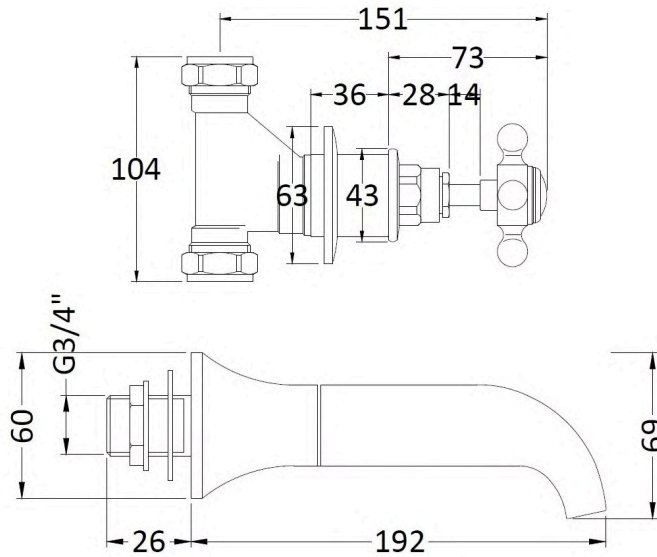

Sales Code:
BC809HX

Barcode: 5056883702826

Brand: Hudson
Reed

Description: Old London White Topaz With Crosshead Handle Wall Mounted Bath Spout & Stop Taps -
Brushed Brass / White

Product Dimensions

Product	69 x 218mm (H x D)
Packaged	85 x 185 x 270mm (H x W x D)
Outer Box	400 x 280 x 560mm (H x W x D)
Nett Weight	2.3 kg
Packaged Weight	2.5 kg

Packaging Details

Label Size (mm)	50 x 100
Label Colour	White
Label Qty	1.0000

Product Details

Country of Origin	United Kingdom
Product Material	Brass
Control Type	Manual
WRAS Approved	No
Valve/Cartridge Type	1/4 Turn Ceramic Disc
Colour/Finish	Brushed Brass
Mount Type	Wall Hung
Style	Traditional
Handle Type	Crosshead
TMV2 Approved	No
TMV3 Approved	No
Pipe Size	22 mm (3/4" BSP)
Min Operating Pressure	0.1 Bar
Minimum Operation Pressure	0 Bar
Tap Spout Projection	192 mm
Valve / Cartridge Type	1/4 Turn Ceramic Disc
Waste Included	No