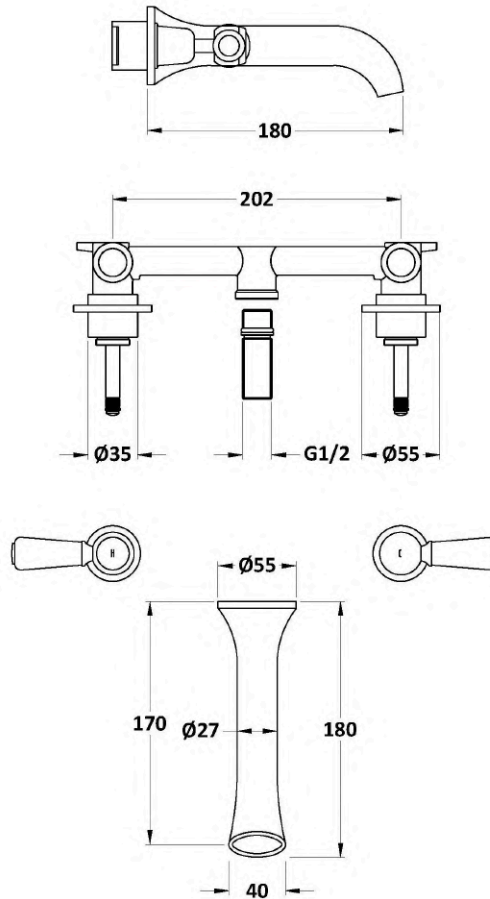

Sales Code:
BC817DL

Barcode: 5056883703113

Brand: Hudson
Reed

Description: Old London White Topaz With Lever Handle 3 Tap Hole Wall Mounted Basin Mixer -
Brushed Brass

Product Dimensions

Product	55 x 180mm (H x D)
Packaged	65 x 350 x 213mm (H x W x D)
Nett Weight	1.7 kg
Packaged Weight	2 kg

Packaging Details

Label Size (mm)	50 x 100
Label Colour	White
Label Qty	1.0000

Product Details

Country of Origin	China
Product Material	Brass
Control Type	Manual
WRAS Approved	No
Valve/Cartridge Type	1/4 Turn Ceramic Disc
Colour/Finish	Brushed Brass
Mount Type	Wall Hung
Style	Traditional
Handle Type	Lever
TMV2 Approved	No
TMV3 Approved	No
Min Operating Pressure	0.1 Bar
Minimum Operation Pressure	0 Bar
Tap Spout Projection	180 mm
Valve / Cartridge Type	1/4 Turn Ceramic Disc
Waste Included	No