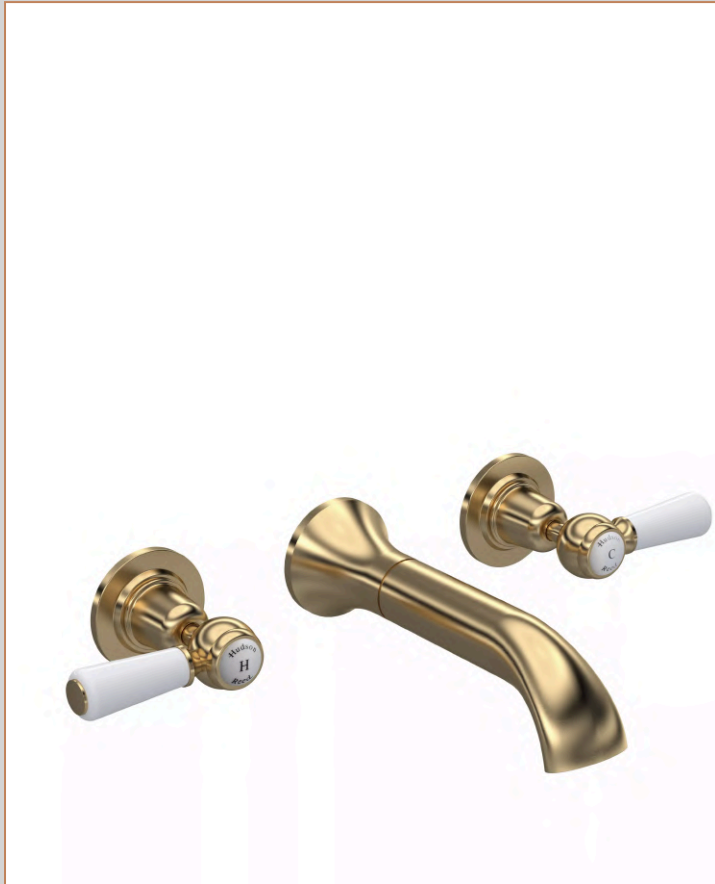

Sales Code:
BC817DL

Barcode: 5056883703113

Brand: Hudson
Reed

Description: Old London White Topaz With Lever Handle 3 Tap Hole Wall Mounted Basin Mixer -
Brushed Brass

Product Dimensions

Product	55 x 180mm (H x D)
Packaged	65 x 350 x 213mm (H x W x D)
Nett Weight	1.7 kg
Packaged Weight	2 kg

Packaging Details

Label Size (mm)	50 x 100
Label Colour	White
Label Qty	1.0000

Product Details

Country of Origin	China
Product Material	Brass
Control Type	Manual
WRAS Approved	No
Valve/Cartridge Type	1/4 Turn Ceramic Disc
Colour/Finish	Brushed Brass
Mount Type	Wall Hung
Style	Traditional
Handle Type	Lever
TMV2 Approved	No
TMV3 Approved	No
Min Operating Pressure	0.1 Bar
Minimum Operation Pressure	0 Bar
Tap Spout Projection	180 mm
Valve / Cartridge Type	1/4 Turn Ceramic Disc
Waste Included	No