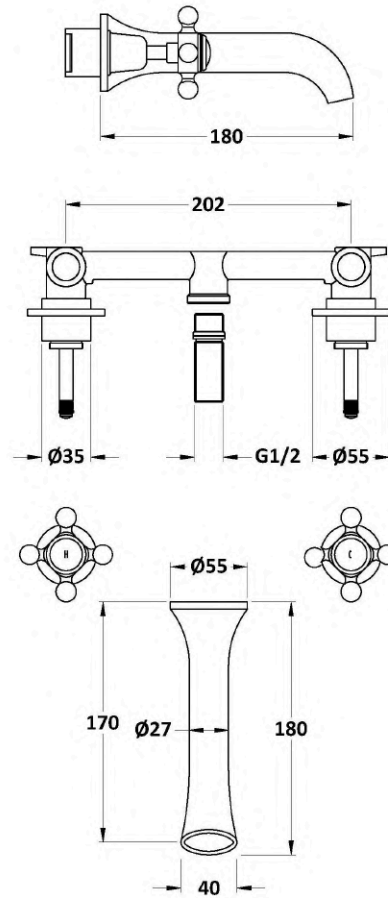

Sales Code:
BC817DX

Barcode: 5056883702895

Brand: Hudson
Reed

Description: Old London White Topaz With Crosshead Handle 3 Tap Hole Wall Mounted Basin Mixer - Brushed Brass

Product Dimensions

Product	55 x 180mm (H x D)
Packaged	65 x 350 x 213mm (H x W x D)
Nett Weight	1.7 kg
Packaged Weight	2 kg

Packaging Details

Label Size (mm)	50 x 100
Label Colour	White
Label Qty	1.0000

Product Details

Country of Origin	China
Product Material	Brass
Control Type	Manual
WRAS Approved	No
Valve/Cartridge Type	1/4 Turn Ceramic Disc
Colour/Finish	Brushed Brass
Mount Type	Wall Hung
Style	Traditional
Handle Type	Crosshead
TMV2 Approved	No
TMV3 Approved	No
Min Operating Pressure	0.1 Bar
Minimum Operation Pressure	0 Bar
Tap Spout Projection	180 mm
Valve / Cartridge Type	1/4 Turn Ceramic Disc
Waste Included	No