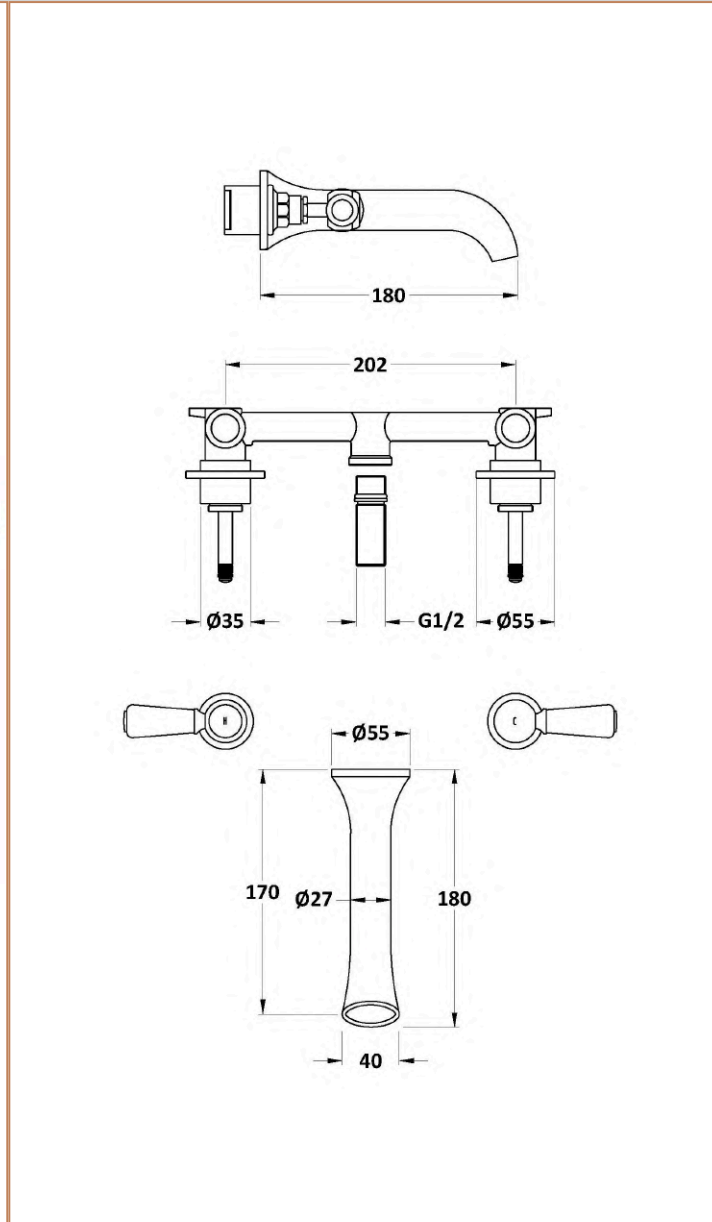

**Sales Code:**  
BC817HL

**Barcode:** 5056883703007

**Brand:** Hudson  
Reed

**Description:** Old London White Topaz With Lever Handle 3 Tap Hole Wall Mounted Basin Mixer -  
Brushed Brass

**Product Dimensions**

Product	55 x 180mm (H x D)
Packaged	65 x 350 x 213mm (H x W x D)
Nett Weight	1.7 kg
Packaged Weight	2 kg

**Packaging Details**

Label Size (mm)	50 x 100
Label Colour	White
Label Qty	1.0000

**Product Details**

Country of Origin	China
Product Material	Brass
Control Type	Manual
WRAS Approved	No
Valve/Cartridge Type	1/4 Turn Ceramic Disc
Colour/Finish	Brushed Brass
Mount Type	Wall Hung
Style	Traditional
Handle Type	Lever
TMV2 Approved	No
TMV3 Approved	No
Min Operating Pressure	0.1 Bar
Minimum Operation Pressure	0 Bar
Tap Spout Projection	180 mm
Valve / Cartridge Type	1/4 Turn Ceramic Disc
Waste Included	No