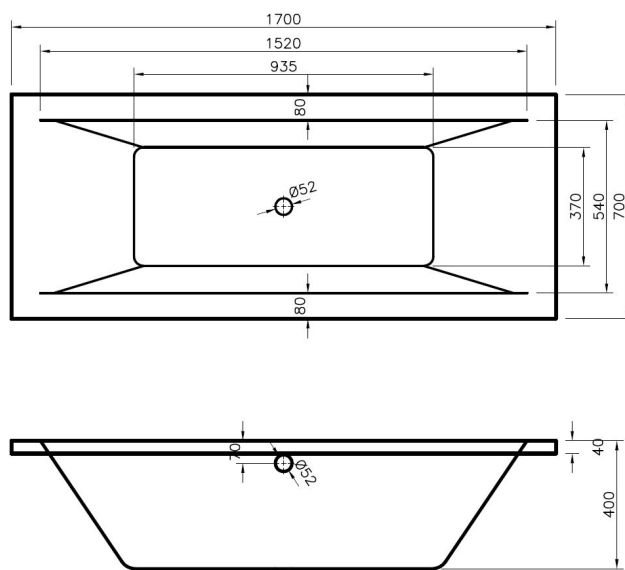

Sales Code: BDE006

Description: Square De Bath & Leg Set 1700X700 El

Packaging Details

Barcode: 5055369024100

Sales Code: BDE006NL

Description: Square De Bath 1700X700 EI

Product Dimensions

Length (mm):	1700
Width (mm):	700
Depth (mm):	400
Nett Weight (kg):	25

Packaging Dimensions

Length (mm):	1710
Width (mm):	710
Depth (mm):	410
Gross Weight (kg):	25

Packaging Data

Box Colour:	Brown Cardboard Sleeve
Box Qty:	1
Label Size:	192 x 38
Label Colour:	White Label
Label Qty:	1

Outer Box Dimensions (If Applicable)

Length (mm):	
Width (mm):	
Height (mm):	
Gross Weight (kg):	
Barcode:	5055275833391

Product Details

Country of Origin:	Poland
Fitting Instruction:	No
Certification:	FSC: No CE: Yes
Material Colour Reference:	European White
Product Material:	Acrylic With Eternalite
Material Thickness:	4mm
Volume (Ltr):	175L
Displaced Capacity:	105L
Leg Set Included:	Legset Not Included
Waste Included:	Waste Not Included
Drilled/Undrilled:	Undrilled For Taps
Includes Grips:	No Grips Supplied
Embossed:	No
No of Tapholes:	None
Anti-Slip:	No

Sales Code: NBL001

Description: Leg Set

Product Dimensions

Length (mm):	570
Width (mm):	
Depth (mm):	
Nett Weight (kg):	1.9

Packaging Dimensions

Length (mm):	600
Width (mm):	60
Depth (mm):	60
Gross Weight (kg):	1.9