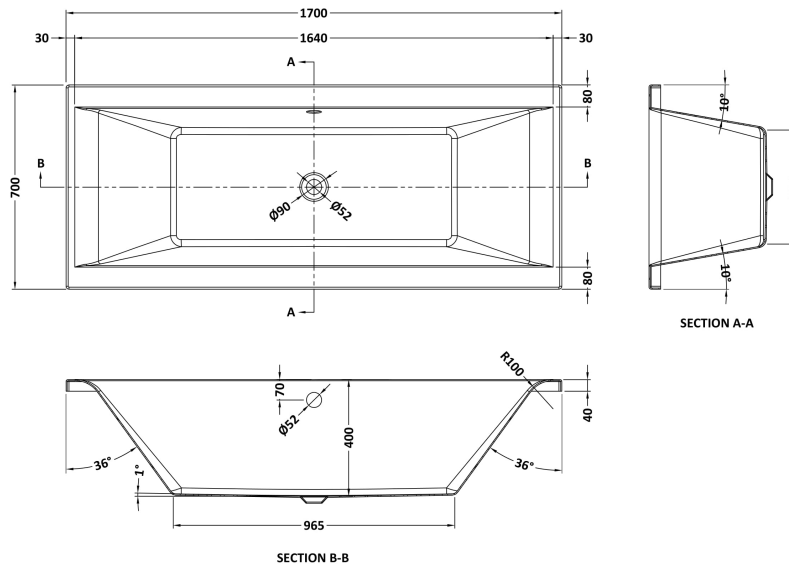

Sales Code: BDE006

Description: Square De Bath & Leg Set 1700X700 El

Packaging Details

Barcode: 5055369024100

Sales Code: BDE006NL

Description: Square De Bath 1700X700 EI

Product Dimensions

Length (mm):	1700
Width (mm):	700
Depth (mm):	400
Nett Weight (kg):	25

Packaging Dimensions

Length (mm):	1710
Width (mm):	710
Depth (mm):	410
Gross Weight (kg):	25

Packaging Data

Box Colour:	Brown Cardboard Sleeve
Box Qty:	1
Label Size:	192 x 38
Label Colour:	White Label
Label Qty:	1

Outer Box Dimensions (If Applicable)

Length (mm):	
Width (mm):	
Height (mm):	
Gross Weight (kg):	
Barcode:	5055275833391

Product Details

Country of Origin:	Poland
Fitting Instruction:	No
Certification:	FSC: No CE: Yes
Material Colour Reference:	European White
Product Material:	Acrylic With Eternalite
Material Thickness:	4mm
Volume (Ltr):	175L
Displaced Capacity:	105L
Leg Set Included:	Legset Not Included
Waste Included:	Waste Not Included
Drilled/Undrilled:	Undrilled For Taps
Includes Grips:	No Grips Supplied
Embossed:	No
No of Tapholes:	None
Anti-Slip:	No

Sales Code: NBL001

Description: Leg Set

Product Dimensions

Length (mm):	570
Width (mm):	
Depth (mm):	
Nett Weight (kg):	1.9

Packaging Dimensions

Length (mm):	600
Width (mm):	60
Depth (mm):	60
Gross Weight (kg):	1.9