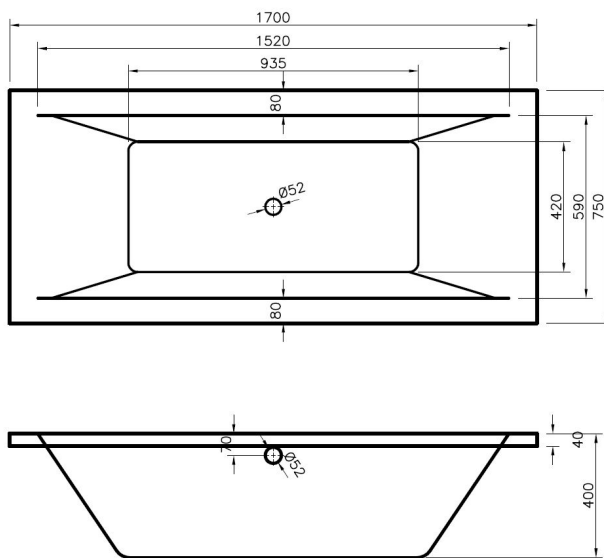

Sales Code: BDE007

Description: Square De Bath & Leg Set 1700X750 El

Packaging Details

Barcode: 5055369024117

Sales Code: BDE007NL

Description: Square De Bath 1700X750 EI

Product Dimensions

Length (mm):	1700
Width (mm):	750
Depth (mm):	400
Nett Weight (kg):	25.2

Packaging Dimensions

Length (mm):	1700
Width (mm):	760
Depth (mm):	420
Gross Weight (kg):	25.2

Packaging Data

Box Colour:	Brown Cardboard Sleeve
Box Qty:	1
Label Size:	192 x 38
Label Colour:	White Label
Label Qty:	1

Outer Box Dimensions (If Applicable)

Length (mm):	
Width (mm):	
Height (mm):	
Gross Weight (kg):	
Barcode:	5055275833384

Product Details

Country of Origin:	Poland
Fitting Instruction:	No
Certification:	FSC: No CE: Yes
Material Colour Reference:	European White
Product Material:	Acrylic With Eternalite
Material Thickness:	4mm
Volume (Ltr):	185L
Displaced Capacity:	115L
Leg Set Included:	Legset Not Included
Waste Included:	Waste Not Included
Drilled/Undrilled:	Undrilled For Taps
Includes Grips:	No Grips Supplied
Embossed:	No
No of Tapholes:	None
Anti-Slip:	No

Sales Code: NBL001

Description: Leg Set

Product Dimensions

Length (mm):	570
Width (mm):	
Depth (mm):	
Nett Weight (kg):	1.9

Packaging Dimensions

Length (mm):	600
Width (mm):	60
Depth (mm):	60
Gross Weight (kg):	1.9