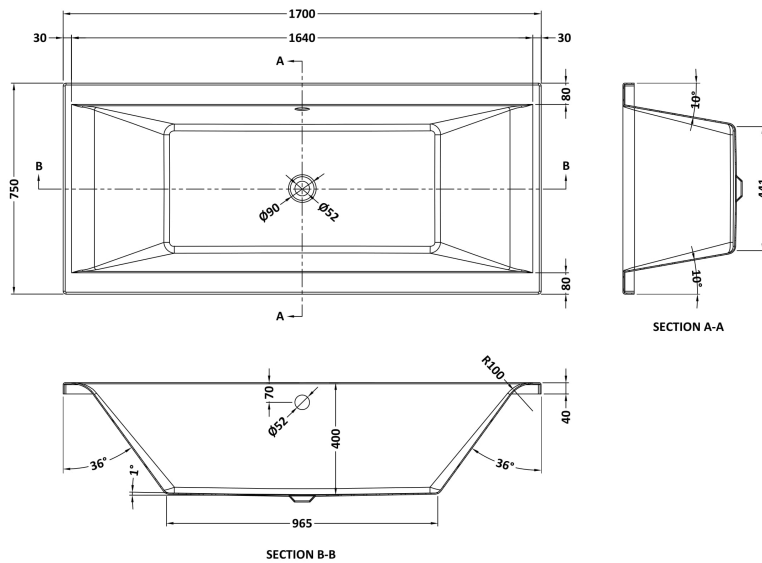

Sales Code: BDE007

Description: Square De Bath & Leg Set 1700X750 El

Packaging Details

Barcode: 5055369024117

Sales Code: BDE007NL

Description: Square De Bath 1700X750 EI

Product Dimensions

Length (mm):	1700
Width (mm):	750
Depth (mm):	400
Nett Weight (kg):	25.2

Packaging Dimensions

Length (mm):	1700
Width (mm):	760
Depth (mm):	420
Gross Weight (kg):	25.2

Packaging Data

Box Colour:	Brown Cardboard Sleeve
Box Qty:	1
Label Size:	192 x 38
Label Colour:	White Label
Label Qty:	1

Outer Box Dimensions (If Applicable)

Length (mm):	
Width (mm):	
Height (mm):	
Gross Weight (kg):	
Barcode:	5055275833384

Product Details

Country of Origin:	Poland
Fitting Instruction:	No
Certification:	FSC: No CE: Yes
Material Colour Reference:	European White
Product Material:	Acrylic With Eternalite
Material Thickness:	4mm
Volume (Ltr):	185L
Displaced Capacity:	115L
Leg Set Included:	Legset Not Included
Waste Included:	Waste Not Included
Drilled/Undrilled:	Undrilled For Taps
Includes Grips:	No Grips Supplied
Embossed:	No
No of Tapholes:	None
Anti-Slip:	No

Sales Code: NBL001

Description: Leg Set

Product Dimensions

Length (mm):	570
Width (mm):	
Depth (mm):	
Nett Weight (kg):	1.9

Packaging Dimensions

Length (mm):	600
Width (mm):	60
Depth (mm):	60
Gross Weight (kg):	1.9