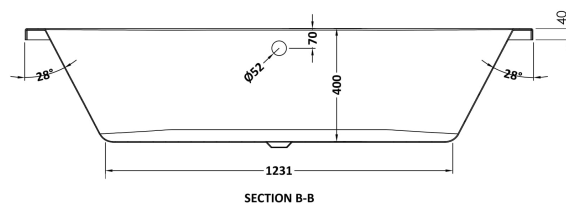

Sales Code: BDE011

Description: Round De Bath & Leg Set 1800X800 EI

Packaging Details

Barcode: 5055369060900

Sales Code: BDE011NL

Description: Round Double Ended Bath 1800X800 (EI)

Product Dimensions

Length (mm):	1800
Width (mm):	800
Depth (mm):	400
Nett Weight (kg):	32

Packaging Dimensions

Length (mm):	1800
Width (mm):	800
Depth (mm):	400
Gross Weight (kg):	32

Packaging Data

Box Colour:	Brown Cardboard Sleeve
Box Qty:	1
Label Size:	192 x 38
Label Colour:	White Label
Label Qty:	1

Outer Box Dimensions (If Applicable)

Length (mm):	
Width (mm):	
Height (mm):	
Gross Weight (kg):	
Barcode:	5055275833322

Product Details

Country of Origin:	Poland
Fitting Instruction:	No
Certification:	FSC: No CE: Yes
Material Colour Reference:	European White
Product Material:	Acrylic With Eternalite
Material Thickness:	4mm
Volume (Ltr):	210L
Displaced Capacity:	140L
Leg Set Included:	Legset Not Included
Waste Included:	Waste Not Included
Drilled/Undrilled:	Undrilled For Taps
Includes Grips:	No Grips Supplied
Embossed:	No
No of Tapholes:	None
Anti-Slip:	No

Sales Code: NBL001

Description: Leg Set

Product Dimensions

Length (mm):	570
Width (mm):	
Depth (mm):	
Nett Weight (kg):	1.9

Packaging Dimensions

Length (mm):	600
Width (mm):	60
Depth (mm):	60
Gross Weight (kg):	1.9