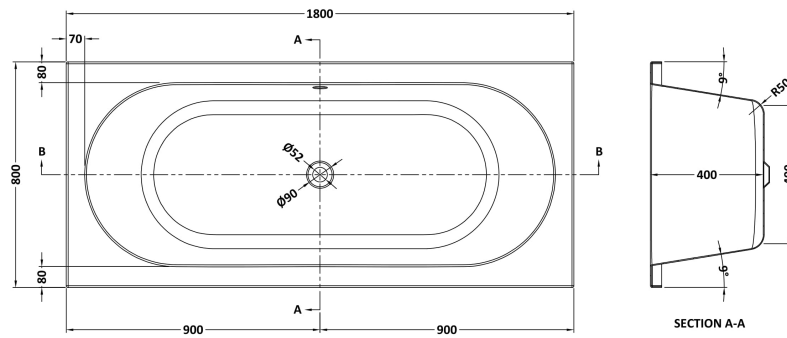

Sales Code: BDE011

Description: Round De Bath & Leg Set 1800X800 EI

Packaging Details

Barcode: 5055369060900

Sales Code: BDE011NL

Description: Round Double Ended Bath 1800X800 (EI)

Product Dimensions

Length (mm):	1800
Width (mm):	800
Depth (mm):	400
Nett Weight (kg):	32

Packaging Dimensions

Length (mm):	1800
Width (mm):	800
Depth (mm):	400
Gross Weight (kg):	32

Packaging Data

Box Colour:	Brown Cardboard Sleeve
Box Qty:	1
Label Size:	192 x 38
Label Colour:	White Label
Label Qty:	1

Outer Box Dimensions (If Applicable)

Length (mm):	
Width (mm):	
Height (mm):	
Gross Weight (kg):	
Barcode:	5055275833322

Product Details

Country of Origin:	Poland
Fitting Instruction:	No
Certification:	FSC: No CE: Yes
Material Colour Reference:	European White
Product Material:	Acrylic With Eternalite
Material Thickness:	4mm
Volume (Ltr):	210L
Displaced Capacity:	140L
Leg Set Included:	Legset Not Included
Waste Included:	Waste Not Included
Drilled/Undrilled:	Undrilled For Taps
Includes Grips:	No Grips Supplied
Embossed:	No
No of Tapholes:	None
Anti-Slip:	No

Sales Code: NBL001

Description: Leg Set

Product Dimensions

Length (mm):	570
Width (mm):	
Depth (mm):	
Nett Weight (kg):	1.9

Packaging Dimensions

Length (mm):	600
Width (mm):	60
Depth (mm):	60
Gross Weight (kg):	1.9