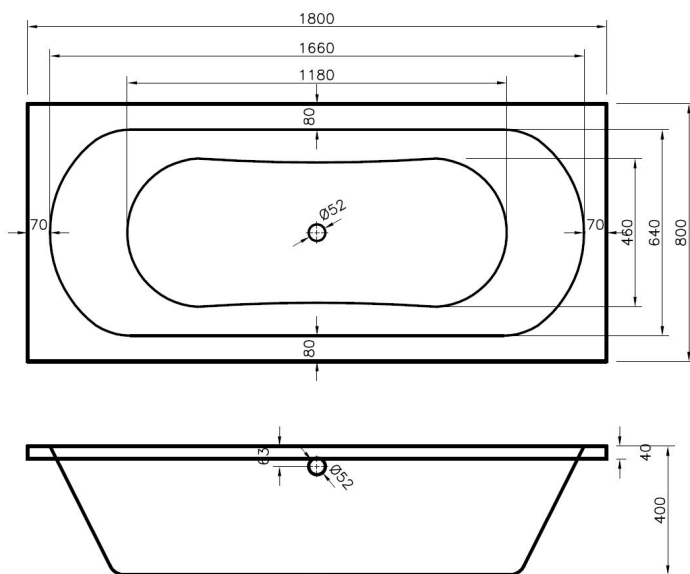

Sales Code: BDE011

Description: Round De Bath & Leg Set 1800X800 EI

Packaging Details

Barcode: 5055369060900

Sales Code: BDE011NL

Description: Round Double Ended Bath 1800X800 (EI)

Product Dimensions

Length (mm):	1800
Width (mm):	800
Depth (mm):	400
Nett Weight (kg):	32

Packaging Dimensions

Length (mm):	1800
Width (mm):	800
Depth (mm):	400
Gross Weight (kg):	32

Packaging Data

Box Colour:	Brown Cardboard Sleeve
Box Qty:	1
Label Size:	192 x 38
Label Colour:	White Label
Label Qty:	1

Outer Box Dimensions (If Applicable)

Length (mm):	
Width (mm):	
Height (mm):	
Gross Weight (kg):	
Barcode:	5055275833322

Product Details

Country of Origin:	Poland
Fitting Instruction:	No
Certification:	FSC: No CE: Yes
Material Colour Reference:	European White
Product Material:	Acrylic With Eternalite
Material Thickness:	4mm
Volume (Ltr):	210L
Displaced Capacity:	140L
Leg Set Included:	Legset Not Included
Waste Included:	Waste Not Included
Drilled/Undrilled:	Undrilled For Taps
Includes Grips:	No Grips Supplied
Embossed:	No
No of Tapholes:	None
Anti-Slip:	No

Sales Code: NBL001

Description: Leg Set

Product Dimensions

Length (mm):	570
Width (mm):	
Depth (mm):	
Nett Weight (kg):	1.9

Packaging Dimensions

Length (mm):	600
Width (mm):	60
Depth (mm):	60
Gross Weight (kg):	1.9