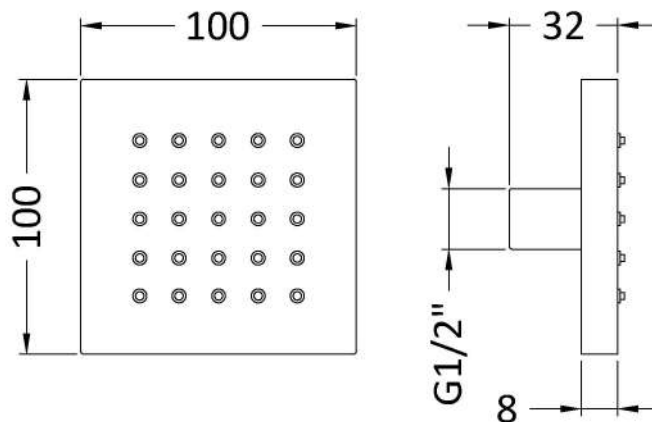

Sales Code: BDJ002

Description: Square Tile Body Jet

Product Dimensions

Length (mm):	
Width (mm):	100
Height (mm):	100
Depth (mm):	32
Nett Weight (kg):	0.57

Packaging Dimensions

Length (mm):	100
Width (mm):	50
Height (mm):	100
Gross Weight (kg):	0.57

Packaging Data

Box Colour:	White Cardboard Box
Box Qty:	0
Label Size:	0 x 0
Label Colour:	White Label
Label Qty:	0

Outer Box Dimensions (If Applicable)

Length (mm):	
Width (mm):	
Height (mm):	
Depth (mm):	
Gross Weight (kg):	27
Barcode:	5055369036622

Product Details

Country of Origin:	China
Fitting Instruction:	Yes
Product Material:	Brass
Mount Type:	Surface
Outlet Elbow Supplied:	No
Easy Clean:	Not Applicable
Head Included:	No
Handset Included:	Not Applicable
Body Jets Included:	Yes
No of Body Jets:	1
Operating Pressure (bar):	
Valve/Cartridge Type:	Not Applicable
Flow Rates (L/min):	0.1 bar: N/A 0.5 bar: N/A 1 bar: N/A 2 bar: N/A 3 bar: N/A
TMV2 Approved:	No Approval No: N/A
TMV3 Approved:	No Approval No: N/A
WRAS Approved:	No Approval No: N/A
Head Function:	Not Applicable
Handset Function:	Not Applicable
Body Jet Info:	Fixed
Pipe Size:	Not Applicable
Pipe Centres:	N/A
Colour/Finish:	Chrome
Hose Included:	Not Applicable
No. of Outlets:	N/A