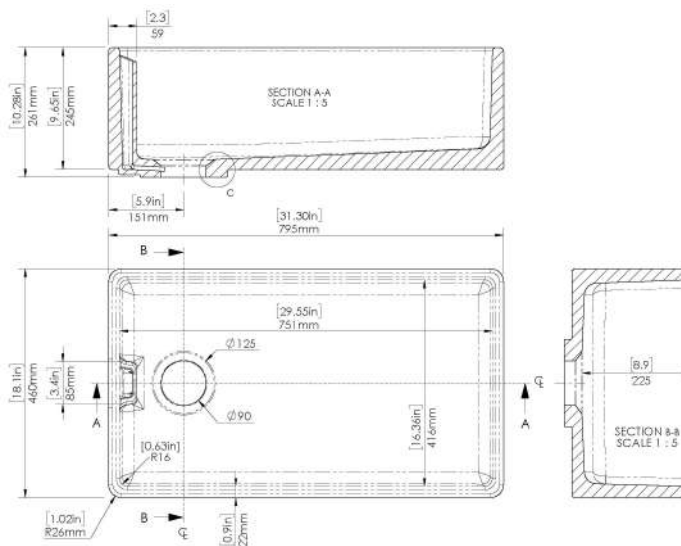

Sales Code: BE10032

Description: Belfast Sink 795X460x245 90W

### Product Dimensions

Height (mm):	245
Width (mm):	795
Depth (mm):	455
Nett Weight (kg):	40.5

### Packaging Dimensions

Height (mm):	290
Width (mm):	804
Depth (mm):	468
Gross Weight (kg):	41

### Outer Box Dimensions (If Applicable)

Height (mm):	
Width (mm):	
Depth (mm):	
Gross Weight (kg):	
Barcode:	5056462649382