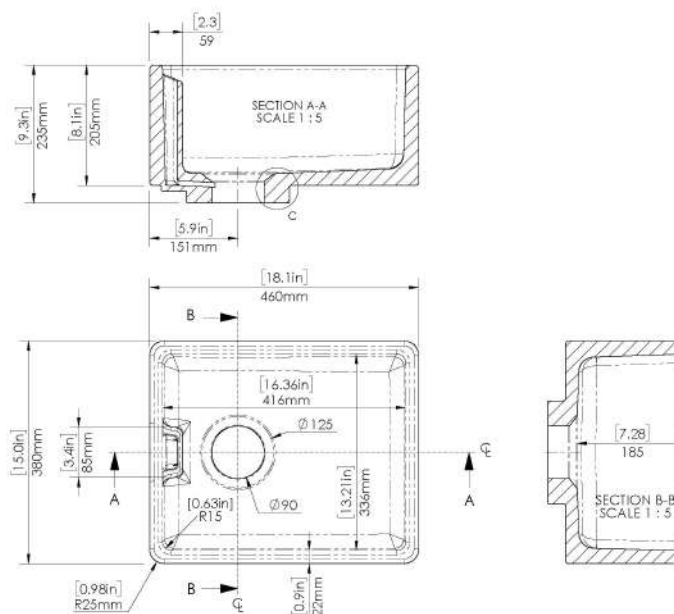

Sales Code: BE11018

Description: Belfast Sink 460 X 380 X 205 90W

### Product Dimensions

Height (mm):	205
Width (mm):	460
Depth (mm):	380
Nett Weight (kg):	24.5

### Packaging Dimensions

Height (mm):	255
Width (mm):	470
Depth (mm):	395
Gross Weight (kg):	25

### Outer Box Dimensions (If Applicable)

Height (mm):	
Width (mm):	
Depth (mm):	
Gross Weight (kg):	
Barcode:	5056462649368