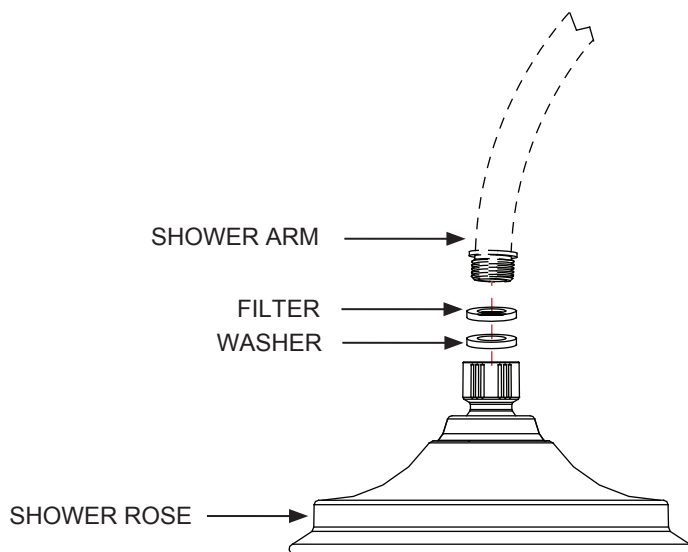

INSTALLATION INSTRUCTIONS

6" Shower Rose - **V16**

9" Shower Rose - **V17**

12" Shower Rose - **V60**

Important

- Please check this product immediately to ensure that it has not been damaged and is complete. Before installation, please make sure this product is the correct model and you have all the parts required for installation and using.
- Please read these instructions carefully and keep it for future reference.

Installation

Dimension