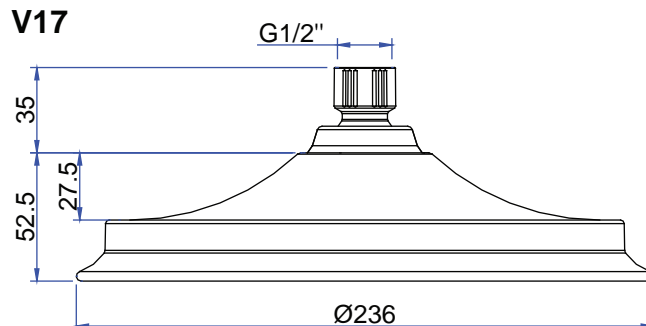

Maintenance

We do NOT recommend you use any household cleaners to clean the product. Because these cleaners change substance or formula too frequently. The product should be always cleaned only with soapy water and rinsed with clean water and dried with a soft cloth.