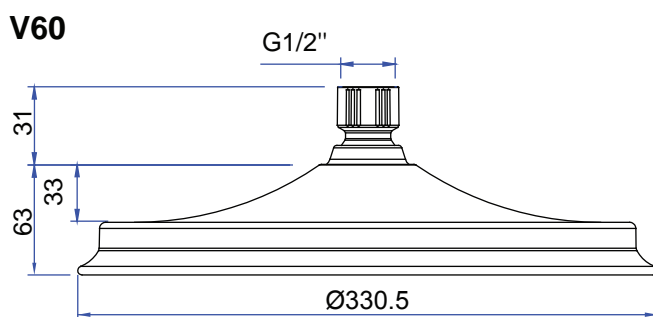

Maintenance

We do NOT recommend you use any household cleaners to clean the product. Because these cleaners change substance or formula too frequently. The product should be always cleaned only with soapy water and rinsed with clean water and dried with a soft cloth.