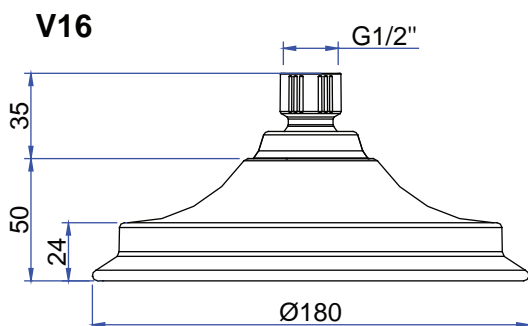

Maintenance

We do NOT recommend you use any household cleaners to clean the product. Because these cleaners change substance or formula too frequently. The product should be always cleaned only with soapy water and rinsed with clean water and dried with a soft cloth.