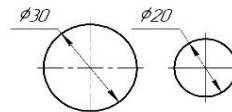

MATERIAL DETAILS

- Vertical mounting
- Optional 304 QUALITY STAINLESS STEEL TOWEL RADIATOR
- Polished
- Max operational pressure: 10 Bar
- Inlet/Outlet: 1/2" female pipe thread
- All dimensions are in mm

Product name	Product code	Height	Width	Thickness	Plumbing axes center to center	Hanger axes horizontal	Hanger to bottom of the product	Hanger axes vertical	Water volume	Empty weight	
		H	W	D	C	S	F	G	-	-	
		mm	mm	mm	mm	mm	mm	mm	mm	L	kg
BELBO 530 x 820	RNS-BLB082	820	530	120	500	500	730	640	2,06	5,74	
BELBO 530 x 1180	RNS-BLB118	1180	530	120	500	500	1090	1000	2,98	8,04	
BELBO 530 x 1540	RNS-BLB154	1540	530	120	500	500	1450	1360	3,89	10,34	

REINA

www.reinadesign.co.uk

info@atayglobal.com

Tel: +44 1787 238540