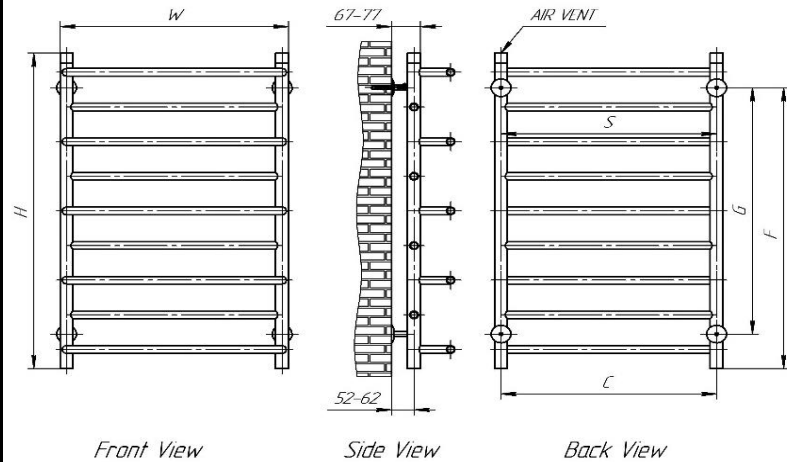

BELBO - 530

SUPPLIED INSTALLATION ACCESSORIES

MATERIAL DETAILS

- Vertical mounting
- Optional 304 QUALITY STAINLESS STEEL TOWEL RADIATOR
- Polished
- Max operational pressure: 10 Bar
- Inlet/Outlet: 1/2" female pipe thread
- All dimensions are in mm

Product name	Product code	Height	Width	Thickness	Plumbing axes center to center	Hanger axes horizontal	Hanger to bottom of the product	Hanger axes vertical	Water volume	Empty weight	
		H	W	D	C	S	F	G	-	-	
		mm	mm	mm	mm	mm	mm	mm	mm	L	kg
BELBO 530 x 820	RNS-BLB082	820	530	120	500	500	730	640	2,06	5,74	
BELBO 530 x 1180	RNS-BLB118	1180	530	120	500	500	1090	1000	2,98	8,04	
BELBO 530 x 1540	RNS-BLB154	1540	530	120	500	500	1450	1360	3,89	10,34	

REINA

www.reinadesign.co.uk

info@atayglobal.com

Tel: +44 1787 238540