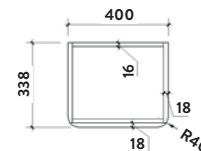

PRODUCT DATA SHEET

Bella Tall Cabinet Indigo Blue

Product Code: BELLA-1500TALLBOY-INDIGO

SCUDO
BEAUTIFUL BATHROOMS

0330 124 7290

sales@scudo.co.uk - www.scudo.co.uk

Scudo is the trading name of Harrison Bathrooms Ltd. Whilst we endeavour to ensure that the product information is accurate we accept no liability for any information given. All images are for illustration purposes only. Product images and specification are subject to change. Measurement are in millimetres and are nominal.

Product Measurements	
Product Weight:	34.6kg
Product Width:	338mm
Product Height:	1500mm
Product Depth:	400mm
Product Length:	N/A
Product Transportation	
Barcode:	5060500645212
Country of Origin:	UK
Comodity Code:	9403609000
Primary Packed Measurements	
Packaged Weight:	36.4kg
Packaged Length:	400mm
Packaged Width:	500mm
Packaged Height:	1600mm
Packaging Weight	
Card:	2.82kg
Paper:	N/A
Wood:	N/A
Plastic:	0.43kg
General Information	
Construction Material:	Melamine
Installation Type:	Floor Mounted
Colour/Finish:	Indigo Blue
Furniture Attributes	
Supplied Fully Assembled:	Yes
Numbers of Drawers:	0
Number of Doors:	2
Soft Close Doors/Drawers:	Yes
Moisture Resistant:	Yes
Internal Shelves:	1
Door Opening Width:	255mm
Draw Opening Distance:	N/A
Advised Concealed Cistern:	N/A
False Draws:	No
Number of False Draws:	N/A
Hinge Location:	Right
Compatible Furniture Code:	BELLA
Compatible Basin Part Code:	N/A
Handles	
Handle Style:	Recessed Cut Out
Handle Finish:	N/A
Handle Material:	N/A
Number of Handles:	2
Compliance DOP	
HBDOC059 / HBDOC058	