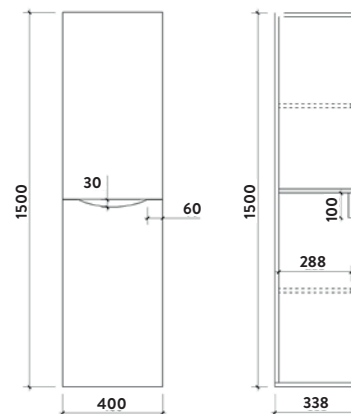

PRODUCT DATA SHEET

Bella Tall Cabinet Indigo Blue

Product Code: BELLA-1500TALLBOY-INDIGO

SCUDO
BEAUTIFUL BATHROOMS

0330 124 7290

sales@scudo.co.uk - www.scudo.co.uk

Scudo is the trading name of Harrison Bathrooms Ltd. Whilst we endeavour to ensure that the product information is accurate we accept no liability for any information given. All images are for illustration purposes only. Product images and specification are subject to change. Measurement are in millimetres and are nominal.

Product Measurements	
Product Weight:	34.6kg
Product Width:	338mm
Product Height:	1500mm
Product Depth:	400mm
Product Length:	N/A
Product Transportation	
Barcode:	5060500645212
Country of Origin:	UK
Comodity Code:	9403609000
Primary Packed Measurements	
Packaged Weight:	36.4kg
Packaged Length:	400mm
Packaged Width:	500mm
Packaged Height:	1600mm
Packaging Weight	
Card:	2.82kg
Paper:	N/A
Wood:	N/A
Plastic:	0.43kg
General Information	
Construction Material:	Melamine
Installation Type:	Floor Mounted
Colour/Finish:	Indigo Blue
Furniture Attributes	
Supplied Fully Assembled:	Yes
Numbers of Drawers:	0
Number of Doors:	2
Soft Close Doors/Drawers:	Yes
Moisture Resistant:	Yes
Internal Shelves:	1
Door Opening Width:	255mm
Draw Opening Distance:	N/A
Advised Concealed Cistern:	N/A
False Draws:	No
Number of False Draws:	N/A
Hinge Location:	Right
Compatible Furniture Code:	BELLA
Compatible Basin Part Code:	N/A
Handles	
Handle Style:	Recessed Cut Out
Handle Finish:	N/A
Handle Material:	N/A
Number of Handles:	2
Compliance DOP	
HBDOC059 / HBDOC058	

Dimensions
(measurements in mm)

LIFETIME GUARANTEE

We are confident in our products and we want our customer to be, we proudly give a lifetime guarantee on our taps and showers, further details can be found on our website