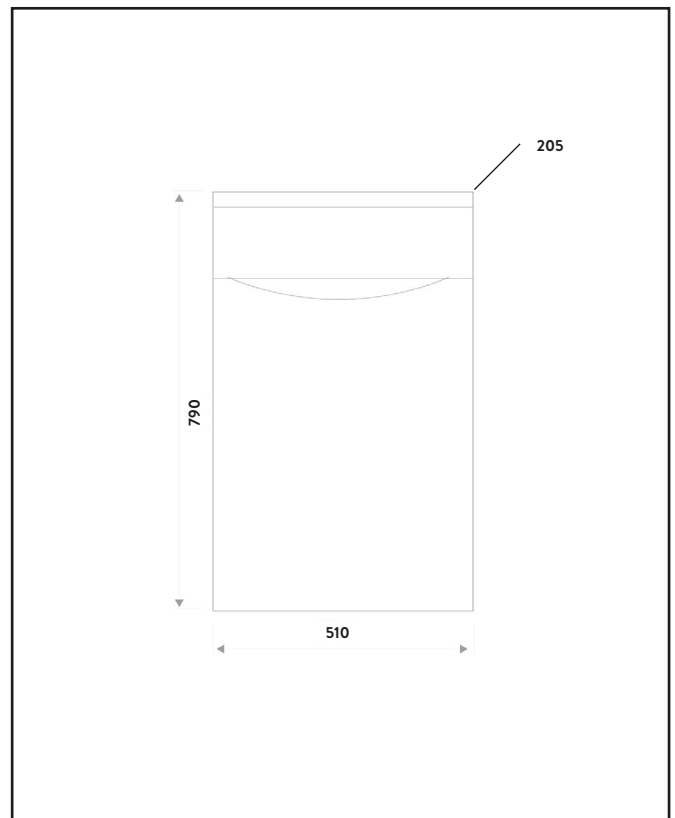

PRODUCT DATA SHEET

Bella 500 WC Unit Driftwood Oak

Product Code: BELLA-500WCUNIT-DRIFTWOOD

SCUDO
BEAUTIFUL BATHROOMS

0330 124 7290

sales@scudo.co.uk - www.scudo.co.uk

Scudo is the trading name of Harrison Bathrooms Ltd. Whilst we endeavour to ensure that the product information is accurate we accept no liability for any information given. All images are for illustration purposes only. Product images and specification are subject to change. Measurements are in millimetres and are nominal.

Product Measurements	
Product Weight:	12.5kg
Product Width:	500mm
Product Height:	810mm
Product Depth:	205mm
Product Length:	N/A
Product Transportation	
Barcode:	5060500645267
Country of Origin:	UK
Comodity Code:	9403609000
Primary Packed Measurements	
Packaged Weight:	14kg
Packaged Length:	300mm
Packaged Width:	600mm
Packaged Height:	815mm
Packaging Weight	
Card:	1.4kg
Paper:	N/A
Wood:	N/A
Plastic:	N/A
General Information	
Construction Material:	Melamine
Installation Type:	Floor Mounted
Colour/Finish:	Bardolino Driftwood Oak
Furniture Attributes	
Supplied Fully Assembled:	Yes
Numbers of Drawers:	0
Number of Doors:	0
Soft Close Doors/Drawers:	Yes
Moisture Resistant:	Yes
Internal Shelves:	N/A
Door Opening Width:	N/A
Draw Opening Distance:	N/A
Advised Concealed Cistern:	CISTERN002
False Draws:	No
Number of False Draws:	N/A
Hinge Location:	N/A
Compatible Furniture Code:	BELLA
Compatible Basin Part Code:	N/A
Handles	
Handle Style:	N/A
Handle Finish:	N/A
Handle Material:	N/A
Number of Handles:	1
Compliance DOP	
N/A	