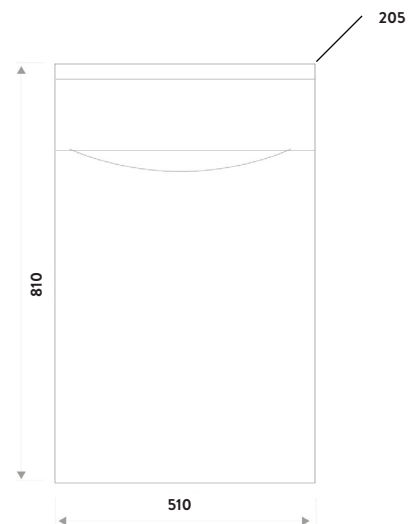

PRODUCT DATA SHEET

Bella 500 WC Unit Indigo Blue

Product Code: BELLA-500WCUNIT-INDIGO

SCUDO
BEAUTIFUL BATHROOMS

0330 124 7290

sales@scudo.co.uk - www.scudo.co.uk

Scudo is the trading name of Harrison Bathrooms Ltd. Whilst we endeavour to ensure that the product information is accurate we accept no liability for any information given. All images are for illustration purposes only. Product images and specification are subject to change. Measurement are in millimetres and are nominal.

Product Measurements	
Product Weight:	12.5kg
Product Width:	500mm
Product Height:	810mm
Product Depth:	205mm
Product Length:	N/A
Product Transportation	
Barcode:	5060500645274
Country of Origin:	UK
Comodity Code:	9403609000
Primary Packed Measurements	
Packaged Weight:	14kg
Packaged Length:	300mm
Packaged Width:	600mm
Packaged Height:	815mm
Packaging Weight	
Card:	1.4kg
Paper:	N/A
Wood:	N/A
Plastic:	N/A
General Information	
Construction Material:	Melamine
Installation Type:	Floor Mounted
Colour/Finish:	Indigo Blue
Furniture Attributes	
Supplied Fully Assembled:	Yes
Numbers of Drawers:	0
Number of Doors:	0
Soft Close Doors/Drawers:	Yes
Moisture Resistant:	Yes
Internal Shelves:	N/A
Door Opening Width:	N/A
Draw Opening Distance:	N/A
Advised Concealed Cistern:	CISTERN002
False Draws:	No
Number of False Draws:	N/A
Hinge Location:	N/A
Compatible Furniture Code:	BELLA
Compatible Basin Part Code:	N/A
Handles	
Handle Style:	N/A
Handle Finish:	N/A
Handle Material:	N/A
Number of Handles:	N/A
Compliance DOP	
N/A	

Dimensions
(measurements in mm)

LIFETIME GUARANTEE

We are confident in our products and we want our customer to be, we proudly give a lifetime guarantee on our taps and showers, further details can be found on our website