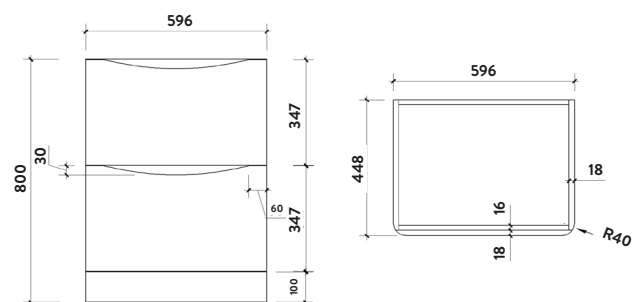

PRODUCT DATA SHEET

Bella 600 Floor Cabinet Driftwood

Product Code: BELLA-600FLOORCAB-DRIFTWOOD

SCUDO
BEAUTIFUL BATHROOMS

0330 124 7290

sales@scudo.co.uk - www.scudo.co.uk

Scudo is the trading name of Harrison Bathrooms Ltd. Whilst we endeavour to ensure that the product information is accurate we accept no liability for any information given. All images are for illustration purposes only. Product images and specification are subject to change. Measurement are in millimetres and are nominal.

Product Measurements	
Product Weight:	29kg
Product Width:	596mm
Product Height:	800mm
Product Depth:	448mm
Product Length:	N/A
Product Transportation	
Barcode:	5060500645304
Country of Origin:	UK
Comodity Code:	9403609000
Primary Packed Measurements	
Packaged Weight:	31kg
Packaged Length:	548mm
Packaged Width:	700mm
Packaged Height:	900mm
Packaging Weight	
Card:	2.69kg
Paper:	N/A
Wood:	N/A
Plastic:	0.4kg
General Information	
Construction Material:	Melamine
Installation Type:	Floor Mounted
Colour/Finish:	Sonoma Oak
Furniture Attributes	
Supplied Fully Assembled:	Yes
Numbers of Drawers:	2
Number of Doors:	0
Soft Close Doors/Drawers:	Yes
Moisture Resistant:	Yes
Internal Shelves:	0
Door Opening Width:	N/A
Draw Opening Distance:	355mm
Advised Concealed Cistern:	N/A
False Draws:	No
Number of False Draws:	N/A
Hinge Location:	N/A
Compatible Furniture Code:	BELLA
Compatible Basin Part Code:	BELLA-600BASIN BELLA-COUNTERTOP-600-GWTE
Handles	
Handle Style:	N/A
Handle Finish:	N/A
Handle Material:	N/A
Number of Handles:	N/A
Compliance DOP	
HBDOC059 / HBDOC058	

Dimensions
(measurements in mm)

LIFETIME GUARANTEE

We are confident in our products and we want our customer to be, we proudly give a lifetime guarantee on our taps and showers, further details can be found on our website