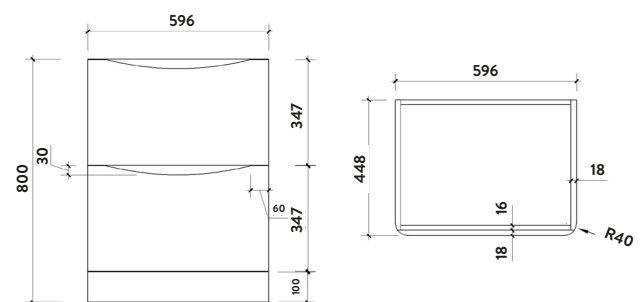

PRODUCT DATA SHEET

Bella 600 Floor Cabinet Indigo Blue

Product Code: BELLA-600FLOORCAB-INDIGO

SCUDO
BEAUTIFUL BATHROOMS

0330 124 7290

sales@scudo.co.uk - www.scudo.co.uk

Scudo is the trading name of Harrison Bathrooms Ltd. Whilst we endeavour to ensure that the product information is accurate we accept no liability for any information given. All images are for illustration purposes only. Product images and specification are subject to change. Measurement are in millimetres and are nominal.

Product Measurements	
Product Weight:	29kg
Product Width:	596mm
Product Height:	800mm
Product Depth:	448mm
Product Length:	N/A
Product Transportation	
Barcode:	5060500645311
Country of Origin:	UK
Comodity Code:	9403609000
Primary Packed Measurements	
Packaged Weight:	31kg
Packaged Length:	548mm
Packaged Width:	700mm
Packaged Height:	900mm
Packaging Weight	
Card:	2.69kg
Paper:	N/A
Wood:	N/A
Plastic:	0.4kg
General Information	
Construction Material:	Melamine
Installation Type:	Floor Mounted
Colour/Finish:	Indigo Blue
Furniture Attributes	
Supplied Fully Assembled:	Yes
Numbers of Drawers:	2
Number of Doors:	0
Soft Close Doors/Drawers:	Yes
Moisture Resistant:	Yes
Internal Shelves:	0
Door Opening Width:	N/A
Draw Opening Distance:	355mm
Advised Concealed Cistern:	N/A
False Draws:	No
Number of False Draws:	N/A
Hinge Location:	N/A
Compatible Furniture Code:	BELLA
Compatible Basin Part Code:	BELLA-600BASIN BELLA-COUNTERTOP-600-GWTE
Handles	
Handle Style:	Recessed Cut Out
Handle Finish:	N/A
Handle Material:	N/A
Number of Handles:	2
Compliance DOP	
HBDOC059 / HBDOC058	

Dimensions
(measurements in mm)

LIFETIME GUARANTEE

We are confident in our products and we want our customer to be, we proudly give a lifetime guarantee on our taps and showers, further details can be found on our website