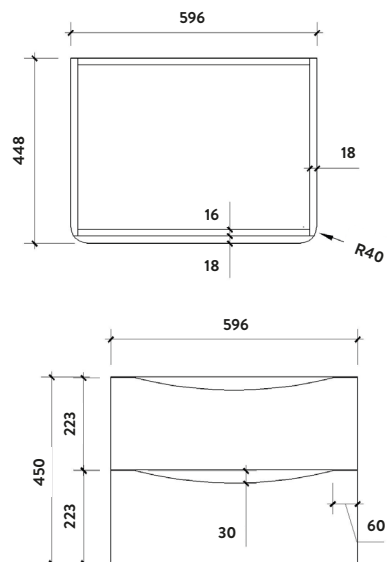

PRODUCT DATA SHEET

Bella 600 Wall Cabinet Indigo Blue

Product Code: BELLA-600WALLCAB-INDIGO

SCUDO
BEAUTIFUL BATHROOMS

0330 124 7290

sales@scudo.co.uk - www.scudo.co.uk

Scudo is the trading name of Harrison Bathrooms Ltd. Whilst we endeavour to ensure that the product information is accurate we accept no liability for any information given. All images are for illustration purposes only. Product images and specification are subject to change. Measurement are in millimetres and are nominal.

Dimensions
(measurements in mm)

Product Measurements	
Product Weight:	21.8kg
Product Width:	448mm
Product Height:	450mm
Product Depth:	596mm
Product Length:	N/A
Product Transportation	
Barcode:	5060500645359
Country of Origin:	UK
Comodity Code:	9403609000
Primary Packed Measurements	
Packaged Weight:	23.5kg
Packaged Length:	548mm
Packaged Width:	700mm
Packaged Height:	550mm
Packaging Weight	
Card:	1.34kg
Paper:	N/A
Wood:	N/A
Plastic:	0.4kg
General Information	
Construction Material:	Melamine
Installation Type:	Wall Mounted
Colour/Finish:	Indigo Blue
Furniture Attributes	
Supplied Fully Assembled:	Yes
Numbers of Drawers:	2
Number of Doors:	0
Soft Close Doors/Drawers:	Yes
Moisture Resistant:	Yes
Internal Shelves:	0
Door Opening Width:	N/A
Draw Opening Distance:	255mm
Advised Concealed Cistern:	N/A
False Draws:	No
Number of False Draws:	N/A
Hinge Location:	N/A
Compatible Furniture Code:	BELLA
Compatible Basin Part Code:	BELLA-600BASIN BELLA-COUNTERTOP-600-GWTE
Handles	
Handle Style:	Recessed Cut Out
Handle Finish:	N/A
Handle Material:	N/A
Number of Handles:	2
Compliance DOP	
HBDOC059 / HBDOC058	