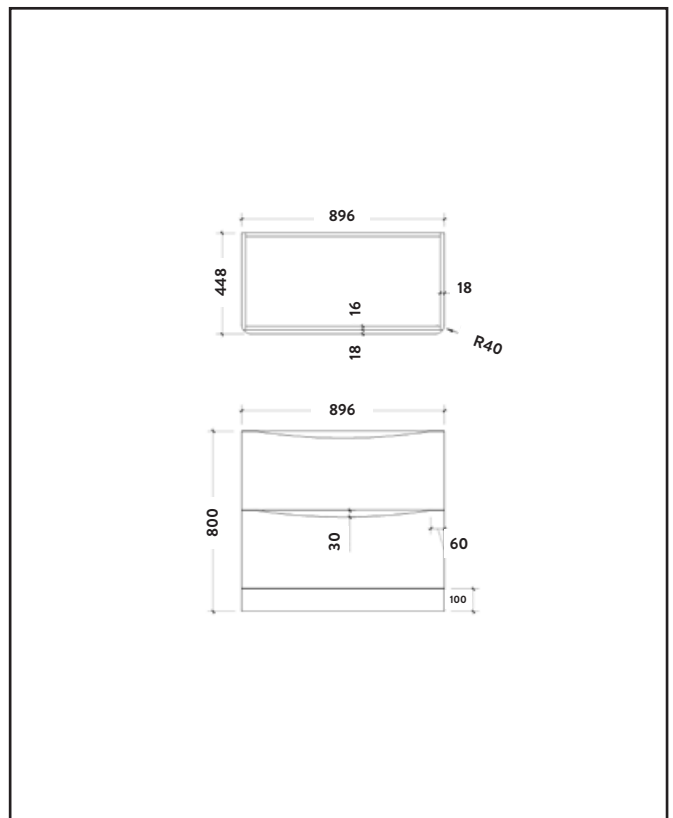

PRODUCT DATA SHEET

Bella 900 Floor Cabinet

Indigo Blue

Product Code: BELLA-900FLOORCAB-MATTGREY

0330 124 7290

sales@scudo.co.uk - www.scudo.co.uk

Scudo is the trading name of Harrison Bathrooms Ltd. Whilst we endeavour to ensure that the product information is accurate we accept no liability for any information given. All images are for illustration purposes only. Product images and specification are subject to change. Measurement are in millimetres and are nominal.

Product Measurements	
Product Weight:	44.8kg
Product Width:	448mm
Product Height:	800mm
Product Depth:	896mm
Product Length:	N/A
Product Transportation	
Barcode:	5060500645373
Country of Origin:	UK
Comodity Code:	9403609000
Primary Packed Measurements	
Packaged Weight:	40.5kg
Packaged Length:	548mm
Packaged Width:	1000mm
Packaged Height:	900mm
Packaging Weight	
Card:	3.12kg
Paper:	N/A
Wood:	N/A
Plastic:	0.038kg
General Information	
Construction Material:	Melamine
Installation Type:	Wall Mounted
Colour/Finish:	Indigo Blue
Furniture Attributes	
Supplied Fully Assembled:	Yes
Numbers of Drawers:	2
Number of Doors:	0
Soft Close Doors/Drawers:	Yes
Moisture Resistant:	Yes
Internal Shelves:	0
Door Opening Width:	N/A
Draw Opening Distance:	255mm
Advised Concealed Cistern:	N/A
False Draws:	No
Number of False Draws:	N/A
Hinge Location:	N/A
Compatible Furniture Code:	BELLA
Compatible Basin Part Code:	BELLA-900BASIN BELLA-COUNTERTOP-900-GWTE
Handles	
Handle Style:	Recessed Cut Out
Handle Finish:	N/A
Handle Material:	N/A
Number of Handles:	2
Compliance DOP	
HBDOC059 / HBDOC058	

Dimensions
(measurements in mm)

LIFETIME GUARANTEE

We are confident in our products and we want our customer to be, we proudly give a lifetime guarantee on our taps and showers, further details can be found on our website