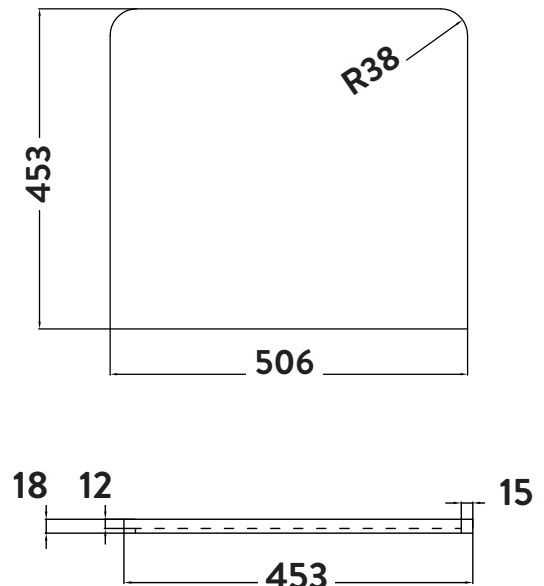

PRODUCT DATA SHEET

BELLA 500 COUNTER TOP

Product Code: BELLA-COUNTERTOP-500-GWTE

SCUDO
BEAUTIFUL BATHROOMS

0330 124 7290

sales@scudo.co.uk - www.scudo.co.uk

Scudo is the trading name of Harrison Bathrooms Ltd. Whilst we endeavour to ensure that the product information is accurate we accept no liability for any information given. All images are for illustration purposes only. Product images and specification are subject to change. Measurement are in millimetres and are nominal.

Product Name	BELLA-COUNTERTOP-500-GWTE
Product Description	Bella 500mm 18mm Solid Surface Countertop
Product Transportation	
Barcode	5060713721468
Country of origin	CH
Commodity code	3922100000
Product Measurements	
Product Weight (KG)	5
Product Width (mm)	453
Product Height (mm)	18
Product Depth (mm)	506
Product Length (mm)	0
Primary Packed Measurements	
Packaged Weight	6
Packed Length	555
Packed Width	490
Packed Height	65
Packaging Weights	
Card (kg)	1.1
Paper (kg)	0
Wood (kg)	0
Plastic (kg)	0.004
Compliance DOP	N/a

General Information	
Construction Material	Polymarble
Installation type	Furniture mounted
Colour / Finish	White
Basin Attributes	
Basin Type	0
Number of Tap Holes	0
Compatible Tap codes	0
Overflow	0
Recommended waste type	0
Compatible Waste Part Code	0
Inner Bowl Width (mm)	0
Inner Bowl Length (mm)	0
Inner Bowl Depth (mm)	0