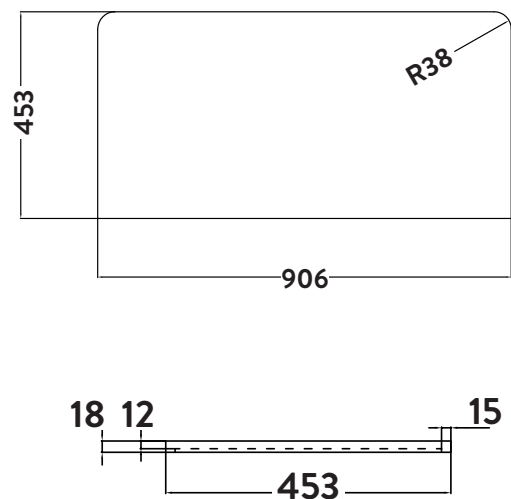

PRODUCT DATA SHEET

BELLA 900 COUNTER TOP

Product Code: BELLA-COUNTERTOP-900-GWTE

SCUDO
BEAUTIFUL BATHROOMS

0330 124 7290

sales@scudo.co.uk - www.scudo.co.uk

Scudo is the trading name of Harrison Bathrooms Ltd. Whilst we endeavour to ensure that the product information is accurate we accept no liability for any information given. All images are for illustration purposes only. Product images and specification are subject to change. Measurement are in millimetres and are nominal.

Product Name	BELLA-COUNTERTOP-900-GWTE
Product Description	Bella 900mm 18mm Solid Surface Countertop
Product Transportation	
Barcode	5060713721505
Country of origin	CH
Commodity code	3922100000
Product Measurements	
Product Weight (KG)	9
Product Width (mm)	453
Product Height (mm)	18
Product Depth (mm)	906
Product Length (mm)	0
Primary Packed Measurements	
Packaged Weight	10.5
Packed Length	955
Packed Width	490
Packed Height	65
Packaging Weights	
Card (kg)	1.5
Paper (kg)	0
Wood (kg)	0
Plastic (kg)	0
Compliance DOP	N/a

General Information	
Construction Material	Polymarble
Installation type	Furniture mounted
Colour / Finish	White
Basin Attributes	
Basin Type	0
Number of Tap Holes	0
Compatible Tap codes	0
Overflow	0
Recommended waste type	0
Compatible Waste Part Code	0
Inner Bowl Width (mm)	0
Inner Bowl Length (mm)	0
Inner Bowl Depth (mm)	0