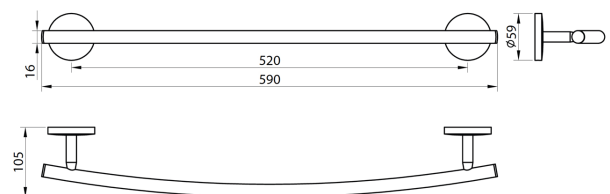

PRODUCT DATA SHEET

Beta Towel Bar 590mm Chrome

Product Code: BETA-001

SCUDO
BEAUTIFUL BATHROOMS

0330 124 7290

sales@scudo.co.uk - www.scudo.co.uk

Scudo is the trading name of Harrison Bathrooms Ltd. Whilst we endeavour to ensure that the product information is accurate we accept no liability for any information given. All images are for illustration purposes only. Product images and specification are subject to change. Measurement are in millimetres and are nominal.

Product Measurements	
Product Weight:	0.258kg
Product Width:	590mm
Product Height:	59mm
Product Depth:	N/A
Product Length:	105mm
Product Transportation	
Barcode:	5060713724858
Country of Origin:	China
Comodity Code:	8302500000
Primary Packed Measurements	
Packaged Weight:	0.4272kg
Packaged Length:	120mm
Packaged Width:	60mm
Packaged Height:	625mm
Packaging Weight	
Card:	0.1692kg
Paper:	N/A
Wood:	N/A
Plastic:	0.1kg
General Information	
Construction Material:	Brass
Installation Type:	Wall Mounted
Colour/Finish:	Chrome

Dimensions

(measurements in mm)

LIFETIME GUARANTEE

We are confident in our products and we want our customer to be, we proudly give a lifetime guarantee on our taps and showers, further details can be found on our website