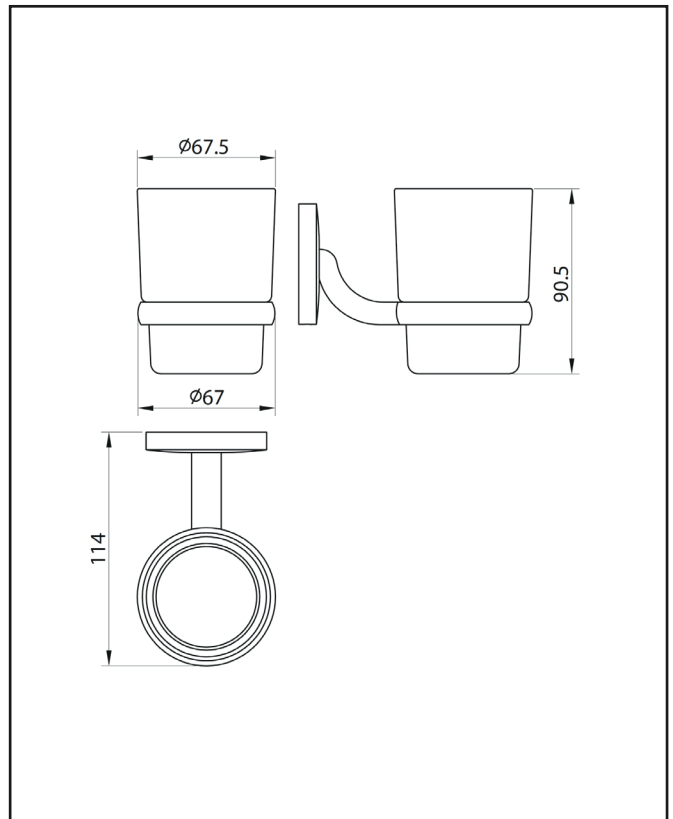

PRODUCT DATA SHEET

Beta Tumbler Holder Chrome

Product Code: BETA-005

SCUDO
BEAUTIFUL BATHROOMS

0330 124 7290

sales@scudo.co.uk - www.scudo.co.uk

Scudo is the trading name of Harrison Bathrooms Ltd. Whilst we endeavour to ensure that the product information is accurate we accept no liability for any information given. All images are for illustration purposes only. Product images and specification are subject to change. Measurement are in millimetres and are nominal.

Product Measurements	
Product Weight:	0.275kg
Product Width:	114mm
Product Height:	90.5mm
Product Depth:	N/A
Product Length:	67mm
Product Transportation	
Barcode:	5060713724896
Country of Origin:	China
Comodity Code:	8302500000
Primary Packed Measurements	
Packaged Weight:	0.348kg
Packaged Length:	130mm
Packaged Width:	80mm
Packaged Height:	130mm
Packaging Weight	
Card:	0.2kg
Paper:	N/A
Wood:	N/A
Plastic:	0.015kg
General Information	
Construction Material:	Brass
Installation Type:	Wall Mounted
Colour/Finish:	Chrome

Dimensions
(measurements in mm)

LIFETIME GUARANTEE

We are confident in our products and we want our customer to be, we proudly give a lifetime guarantee on our taps and showers, further details can be found on our website