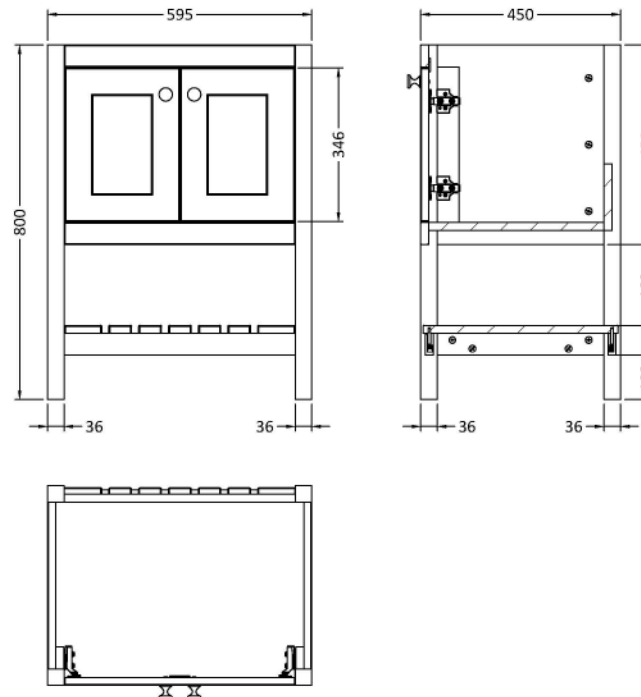

Sales Code: BEX125A

Description: 600 F/S 2-Door & Classic Basin 1Th

Packaging Details

Barcode: 5056678422809

Sales Code: BEX125

Description: 600 F/S 2-Door Unit

Product Dimensions

Height (mm):	800
Width (mm):	595
Depth (mm):	450
Nett Weight (kg):	20.5

Packaging Dimensions

Height (mm):	820
Width (mm):	615
Depth (mm):	470
Gross Weight (kg):	21

Packaging Data

Box Colour:	Brown Cardboard Box
Box Qty:	0
Label Size:	0 x 0
Label Colour:	White Label
Label Qty:	0

Outer Box Dimensions (If Applicable)

Height (mm):	
Width (mm):	
Depth (mm):	
Gross Weight (kg):	
Barcode:	5056678422564

Product Details

Country of Origin:	Ireland
Fitting Instruction:	Yes
CE & UKCA:	
FSC Certified Materials:	Yes
Colour:	Pure White
Construction Method:	Cam & Wood Dowel
Construction Type:	Rigid
Cabinet Finish:	Mdf Vinyl Textured Woodgrain
Fascia Finish:	Mdf Vinyl Textured Woodgrain
Cabinet Thickness (mm):	18
Fascia Thickness (mm):	18
Drawer Included:	No
Drawer Type:	Not Applicable
No of Shelves:	2
Hinge Type:	95 Degree Inset Clip-On S/C
Hinge Included:	Yes
Adjustable Legs:	Not Applicable
Fixings Included:	Not Required
Handle Style:	Traditional
Waste Shroud:	No
Handle Included:	Yes
Handle Type:	Knob

Sales Code: CBM503

Description: 600 Classic Basin (640X472x185) 1Th

Product Dimensions

Height (mm):	0
Width (mm):	0
Depth (mm):	0
Nett Weight (kg):	17

Packaging Dimensions

Height (mm):	490
Width (mm):	650
Depth (mm):	220
Gross Weight (kg):	17.3