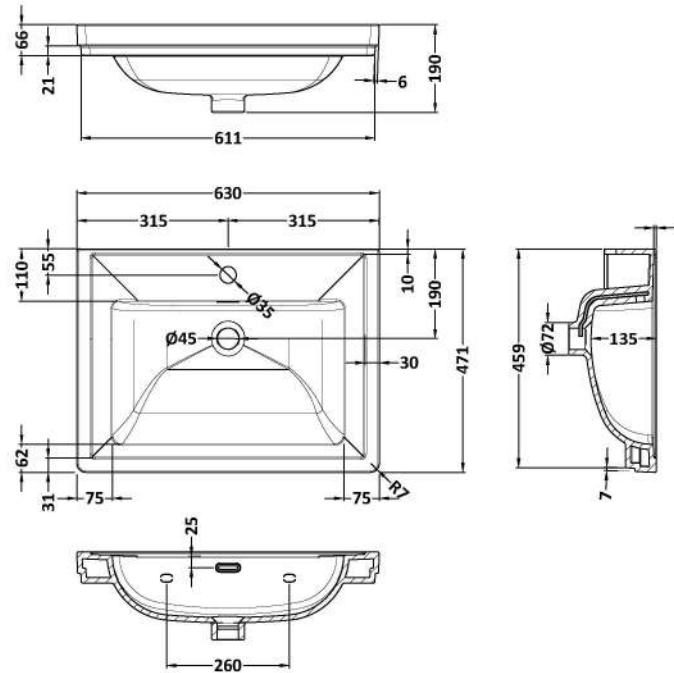

Sales Code: BEX125A

Description: 600 F/S 2-Door & Classic Basin 1Th

Packaging Details

Barcode: 5056678422809

Sales Code: BEX125

Description: 600 F/S 2-Door Unit

Product Dimensions

Height (mm):	800
Width (mm):	595
Depth (mm):	450
Nett Weight (kg):	20.5

Packaging Dimensions

Height (mm):	820
Width (mm):	615
Depth (mm):	470
Gross Weight (kg):	21

Packaging Data

Box Colour:	Brown Cardboard Box
Box Qty:	0
Label Size:	0 x 0
Label Colour:	White Label
Label Qty:	0

Outer Box Dimensions (If Applicable)

Height (mm):	
Width (mm):	
Depth (mm):	
Gross Weight (kg):	
Barcode:	5056678422564

Product Details

Country of Origin:	Ireland
Fitting Instruction:	Yes
CE & UKCA:	
FSC Certified Materials:	Yes
Colour:	Pure White
Construction Method:	Cam & Wood Dowel
Construction Type:	Rigid
Cabinet Finish:	Mdf Vinyl Textured Woodgrain
Fascia Finish:	Mdf Vinyl Textured Woodgrain
Cabinet Thickness (mm):	18
Fascia Thickness (mm):	18
Drawer Included:	No
Drawer Type:	Not Applicable
No of Shelves:	2
Hinge Type:	95 Degree Inset Clip-On S/C
Hinge Included:	Yes
Adjustable Legs:	Not Applicable
Fixings Included:	Not Required
Handle Style:	Traditional
Waste Shroud:	No
Handle Included:	Yes
Handle Type:	Knob

Sales Code: CBM503

Description: 600 Classic Basin (640X472x185) 1Th

Product Dimensions

Height (mm):	0
Width (mm):	0
Depth (mm):	0
Nett Weight (kg):	17

Packaging Dimensions

Height (mm):	490
Width (mm):	650
Depth (mm):	220
Gross Weight (kg):	17.3