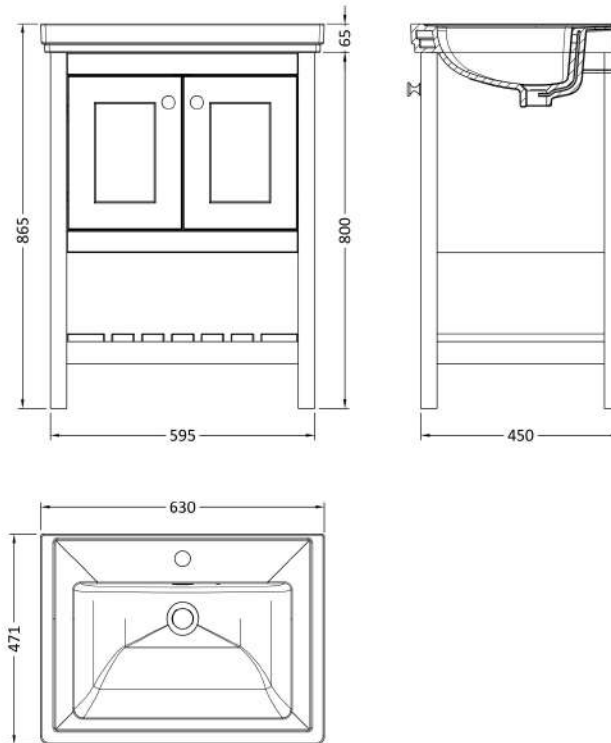

Sales Code: BEX125A

Description: 600 F/S 2-Door & Classic Basin 1Th

Packaging Details

Barcode: 5056678422809

Sales Code: BEX125

Description: 600 F/S 2-Door Unit

Product Dimensions

Height (mm):	800
Width (mm):	595
Depth (mm):	450
Nett Weight (kg):	20.5

Packaging Dimensions

Height (mm):	820
Width (mm):	615
Depth (mm):	470
Gross Weight (kg):	21

Packaging Data

Box Colour:	Brown Cardboard Box
Box Qty:	0
Label Size:	0 x 0
Label Colour:	White Label
Label Qty:	0

Outer Box Dimensions (If Applicable)

Height (mm):	
Width (mm):	
Depth (mm):	
Gross Weight (kg):	
Barcode:	5056678422564

Product Details

Country of Origin:	Ireland
Fitting Instruction:	Yes
CE & UKCA:	
FSC Certified Materials:	Yes
Colour:	Pure White
Construction Method:	Cam & Wood Dowel
Construction Type:	Rigid
Cabinet Finish:	Mdf Vinyl Textured Woodgrain
Fascia Finish:	Mdf Vinyl Textured Woodgrain
Cabinet Thickness (mm):	18
Fascia Thickness (mm):	18
Drawer Included:	No
Drawer Type:	Not Applicable
No of Shelves:	2
Hinge Type:	95 Degree Inset Clip-On S/C
Hinge Included:	Yes
Adjustable Legs:	Not Applicable
Fixings Included:	Not Required
Handle Style:	Traditional
Waste Shroud:	No
Handle Included:	Yes
Handle Type:	Knob

Sales Code: CBM503

Description: 600 Classic Basin (640X472x185) 1Th

Product Dimensions

Height (mm):	0
Width (mm):	0
Depth (mm):	0
Nett Weight (kg):	17

Packaging Dimensions

Height (mm):	490
Width (mm):	650
Depth (mm):	220
Gross Weight (kg):	17.3