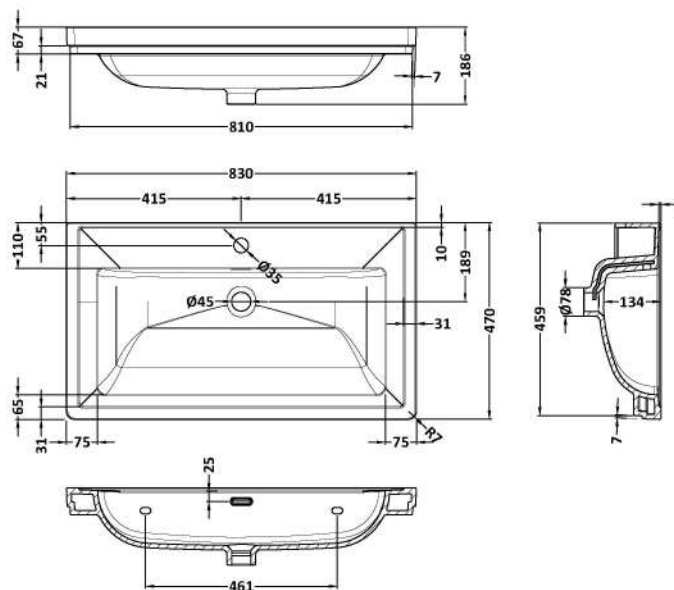

Sales Code: BEX127A

Description: 800 F/S 2-Door & Classic Basin 1Th

Packaging Details

Barcode: 5056678422885

Sales Code: BEX127

Description: 800 F/S 2-Door Unit

Product Dimensions

Height (mm):	800
Width (mm):	795
Depth (mm):	450
Nett Weight (kg):	25.5

Packaging Dimensions

Height (mm):	820
Width (mm):	820
Depth (mm):	475
Gross Weight (kg):	26

Packaging Data

Box Colour:	Brown Cardboard Box
Box Qty:	0
Label Size:	0 x 0
Label Colour:	White Label
Label Qty:	0

Outer Box Dimensions (If Applicable)

Height (mm):	
Width (mm):	
Depth (mm):	
Gross Weight (kg):	
Barcode:	5056678422649

Product Details

Country of Origin:	Ireland
Fitting Instruction:	Yes
CE & UKCA:	
FSC Certified Materials:	Yes
Colour:	Pure White
Construction Method:	Cam & Wood Dowel
Construction Type:	Rigid
Cabinet Finish:	Mdf Vinyl Textured Woodgrain
Fascia Finish:	Mdf Vinyl Textured Woodgrain
Cabinet Thickness (mm):	18
Fascia Thickness (mm):	18
Drawer Included:	No
Drawer Type:	Not Applicable
No of Shelves:	2
Hinge Type:	95 Degree Inset Clip-On S/C
Hinge Included:	Yes
Adjustable Legs:	Not Applicable
Fixings Included:	Not Required
Handle Style:	Traditional
Waste Shroud:	No
Handle Included:	Yes
Handle Type:	Knob

Sales Code: CBM505

Description: 800 Classic Basin (840X472x185) 1Th

Product Dimensions

Height (mm):	0
Width (mm):	0
Depth (mm):	0
Nett Weight (kg):	22.2

Packaging Dimensions

Height (mm):	490
Width (mm):	850
Depth (mm):	220
Gross Weight (kg):	22.5