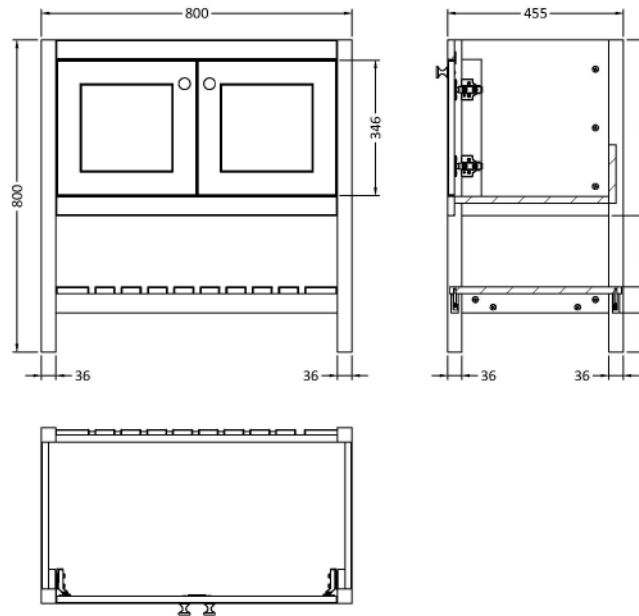

Sales Code: BEX127A

Description: 800 F/S 2-Door & Classic Basin 1Th

Packaging Details

Barcode: 5056678422885

Sales Code: BEX127

Description: 800 F/S 2-Door Unit

Product Dimensions

Height (mm):	800
Width (mm):	795
Depth (mm):	450
Nett Weight (kg):	25.5

Packaging Dimensions

Height (mm):	820
Width (mm):	820
Depth (mm):	475
Gross Weight (kg):	26

Packaging Data

Box Colour:	Brown Cardboard Box
Box Qty:	0
Label Size:	0 x 0
Label Colour:	White Label
Label Qty:	0

Outer Box Dimensions (If Applicable)

Height (mm):	
Width (mm):	
Depth (mm):	
Gross Weight (kg):	
Barcode:	5056678422649

Product Details

Country of Origin:	Ireland
Fitting Instruction:	Yes
CE & UKCA:	
FSC Certified Materials:	Yes
Colour:	Pure White
Construction Method:	Cam & Wood Dowel
Construction Type:	Rigid
Cabinet Finish:	Mdf Vinyl Textured Woodgrain
Fascia Finish:	Mdf Vinyl Textured Woodgrain
Cabinet Thickness (mm):	18
Fascia Thickness (mm):	18
Drawer Included:	No
Drawer Type:	Not Applicable
No of Shelves:	2
Hinge Type:	95 Degree Inset Clip-On S/C
Hinge Included:	Yes
Adjustable Legs:	Not Applicable
Fixings Included:	Not Required
Handle Style:	Traditional
Waste Shroud:	No
Handle Included:	Yes
Handle Type:	Knob

Sales Code: CBM505

Description: 800 Classic Basin (840X472x185) 1Th

Product Dimensions

Height (mm):	0
Width (mm):	0
Depth (mm):	0
Nett Weight (kg):	22.2

Packaging Dimensions

Height (mm):	490
Width (mm):	850
Depth (mm):	220
Gross Weight (kg):	22.5