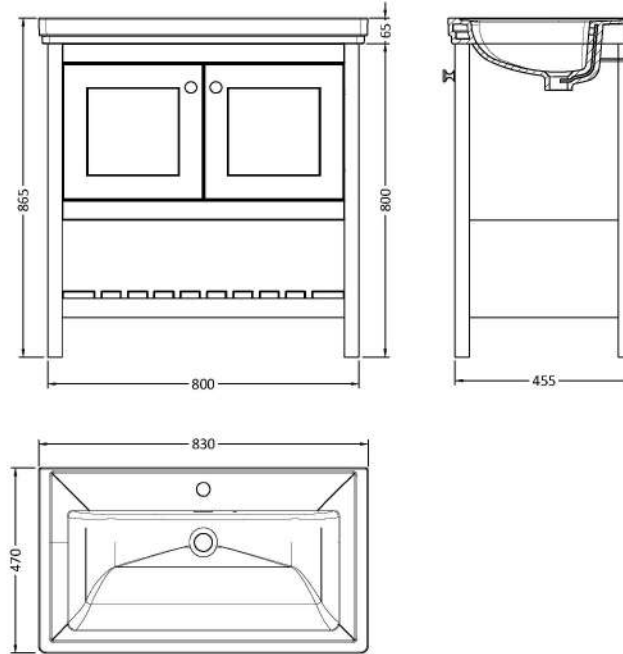

Sales Code: BEX127A

Description: 800 F/S 2-Door & Classic Basin 1Th

Packaging Details

Barcode: 5056678422885

Sales Code: BEX127

Description: 800 F/S 2-Door Unit

Product Dimensions

Height (mm):	800
Width (mm):	795
Depth (mm):	450
Nett Weight (kg):	25.5

Packaging Dimensions

Height (mm):	820
Width (mm):	820
Depth (mm):	475
Gross Weight (kg):	26

Packaging Data

Box Colour:	Brown Cardboard Box
Box Qty:	0
Label Size:	0 x 0
Label Colour:	White Label
Label Qty:	0

Outer Box Dimensions (If Applicable)

Height (mm):	
Width (mm):	
Depth (mm):	
Gross Weight (kg):	
Barcode:	5056678422649

Product Details

Country of Origin:	Ireland
Fitting Instruction:	Yes
CE & UKCA:	
FSC Certified Materials:	Yes
Colour:	Pure White
Construction Method:	Cam & Wood Dowel
Construction Type:	Rigid
Cabinet Finish:	Mdf Vinyl Textured Woodgrain
Fascia Finish:	Mdf Vinyl Textured Woodgrain
Cabinet Thickness (mm):	18
Fascia Thickness (mm):	18
Drawer Included:	No
Drawer Type:	Not Applicable
No of Shelves:	2
Hinge Type:	95 Degree Inset Clip-On S/C
Hinge Included:	Yes
Adjustable Legs:	Not Applicable
Fixings Included:	Not Required
Handle Style:	Traditional
Waste Shroud:	No
Handle Included:	Yes
Handle Type:	Knob

Sales Code: CBM505

Description: 800 Classic Basin (840X472x185) 1Th

Product Dimensions

Height (mm):	0
Width (mm):	0
Depth (mm):	0
Nett Weight (kg):	22.2

Packaging Dimensions

Height (mm):	490
Width (mm):	850
Depth (mm):	220
Gross Weight (kg):	22.5